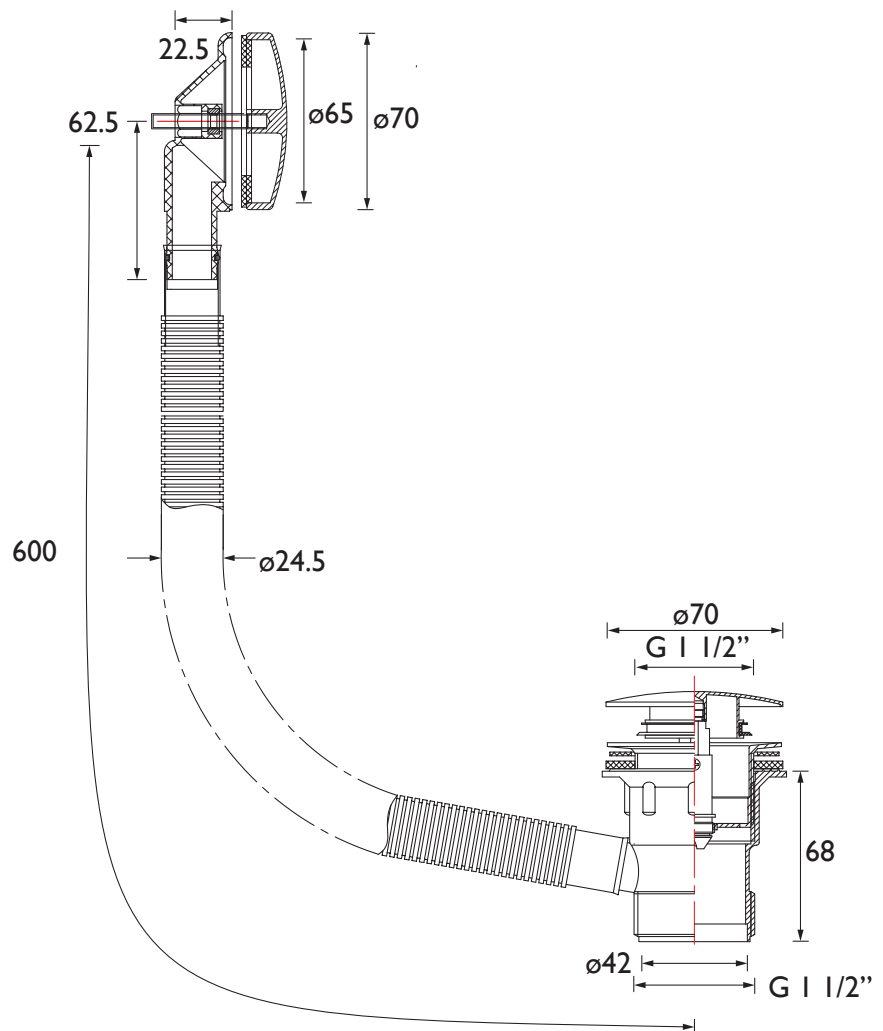

### Specification

|                                      |   |
|--------------------------------------|---|
| Contemporary or Traditional:         | Contemporary  |
| Main Construction Material:          | Brass; ABS  |
| Suitable For Bath Thickness (mm):    | 5 - 20  |
| Maximum Bath Thickness (mm):         | 20  |
| Connection Inlet:                    | G1 1/2"   |
| Waste Flow Rate (litres per minute): | 70.7  |
| What's in the Box?:                  | 1x Screw-in Waste Body, 1x Waste Body, 1x Rubber Washer, 1x Silicon Washer, 1x Clicker Mechanism, 1x Overflow Tube, 1x Overflow Body, 1x Overflow Face, 2x Rubber Washers |

### Features:

- Click down to retain water in the bath and fill. Click again to release and drain.
- On-trend matt black finish. Coordinates with taps, showers and accessories from the Bristan range.
- Complete with fittings.
- 5-year parts guarantee for peace of mind.
- Also available in brushed brass and gun metal.

### Dimensions (measurements in mm)

TECHNICAL  
DATA  
SHEET

**BRISTAN**

D2