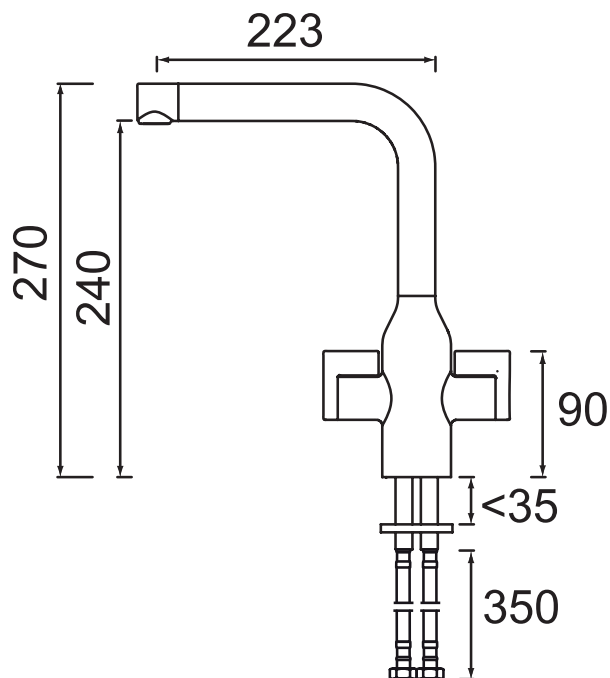

### Product Certifications:

WRAS Certificate No: 1507950  
WRAS Expiry Date: 31/07/2020

Also available from the  
EasyFit Tap Range is:

### Specification

Style:	Contemporary
Product Type:	Kitchen Taps
Finish/Colour:	Chrome
Main Construction Material:	Brass
Mount Type:	Deck Mounted
Handle Type:	Lever
Connection Inlet:	M10 x 400mm Flexible Tails
Number of Tap Holes Required:	1
Valve/Cartridge Type:	1/2" Ceramic Disc Valves
Plumbing System Suitability	All, preferably balanced
Working Pressure Range:	Min 0.5 Bar, Max 5.0 Bar
Maximum Hot Water Temperature: °c	65
Maximum Dynamic Pressure: (bar)	5
Maximum Static Pressure: (bar)	10
Flow Type:	Single Flow
Flow Rate: (l/min @ 3 bar)	14.1
Connection Outlet:	
Isolation Included:	Yes

### Dimensions (measurements in mm)

### Flow Rates (l/min)

System Pressure (bar)	0.5	1	2	3	5
WIN EFSNK C	5.76	8.14	11.51	14.1	18.2

TECHNICAL  
DATA  
SHEET

**BRISTAN**  
TAPS & SHOWERS

D4