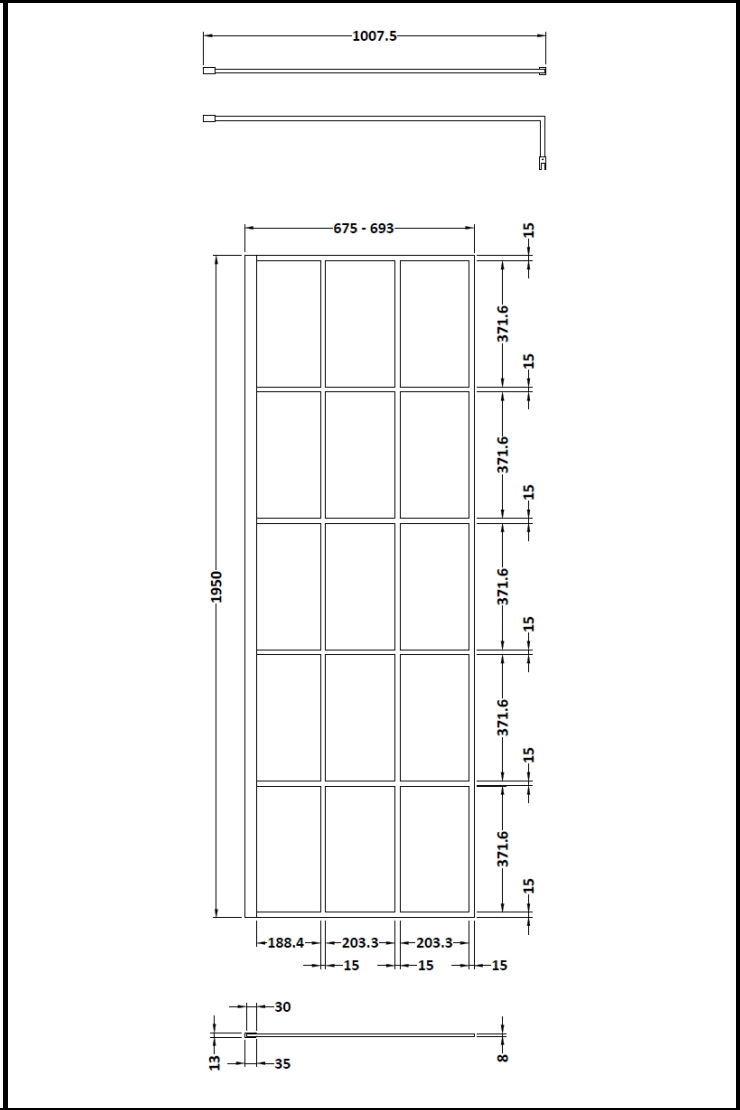

CUSTOMER DATA SHEET - ENCLOSURES

SALES CODE: WRSF070	DESCRIPTION: Framed Wetroom Screen 700X1950x8mm
----------------------------	--

PRODUCT DIMENSIONS			
Height (mm)	Width (mm)	Depth (mm)	Nett Wgt Kg
1950	700	14	31.1

PACKAGING DIMENSIONS			
Height (mm)	Width (mm)	Length (mm)	Gross Wgt Kg
60	750	2070	31.1

PACKAGING DATA			
Box Colour	Brown Cardboard Box - Printed		
Box Qty	1	Label Colour	Not Applicable
Label Size	x	Label Qty	0

OUTER BOX DIMENSIONS (If Applicable)				
Height (mm)	Width (mm)	Depth (mm)	Length (mm)	Gross Wgt Kg
Barcode	5056211806882			

PRODUCT DETAILS	
Country of Origin	China
Fitting Instruction	No
Profile Material	Aluminium
Adjustments (mm)	675mm - 693mm
Swing In Dim (mm)	N/A
Radius (mm)	Not Applicable
Easy Fit	No
Handle Style	Not Applicable
Enclosure Design	Frameless
Support Bar Inc'	Support Bar Included
CE Approval	Yes
Profile Finish	Matt Black
Entry Width (mm)	N/A
Swing Out Dim (mm)	N/A
Glass Thickness (mm)	8
Easy Clean	No
Handle Material	Not Applicable
Wheel Type	Not Applicable
Extras	None