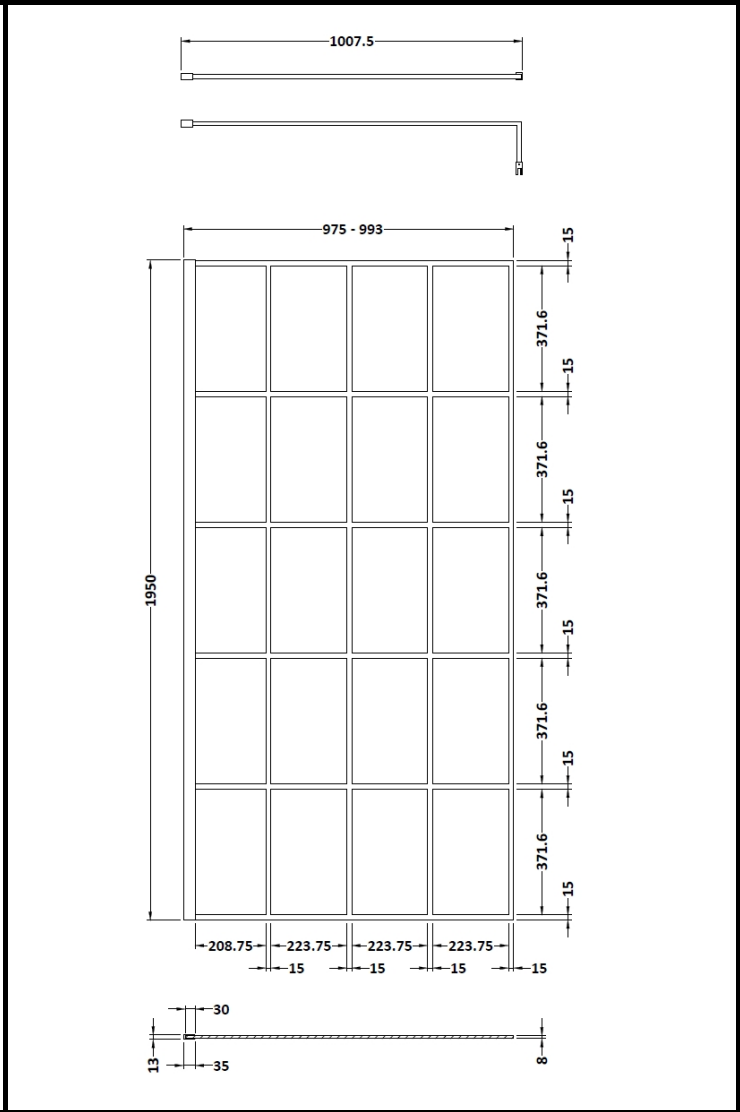

## CUSTOMER DATA SHEET - ENCLOSURES

<b>SALES CODE:</b> WRSF10	<b>DESCRIPTION:</b> Framed Wetroom Screen 1000X1950x8mm
---------------------------	---

PRODUCT DIMENSIONS			
Height (mm)	Width (mm)	Depth (mm)	Nett Wgt Kg
1950	1000	14	44.8

PACKAGING DIMENSIONS			
Height (mm)	Width (mm)	Length (mm)	Gross Wgt Kg
60	1050	2070	44.8

PACKAGING DATA			
Box Colour	Brown Cardboard Box - Printed		
Box Qty	1	Label Colour	Not Applicable
Label Size	x	Label Qty	0

OUTER BOX DIMENSIONS (If Applicable)				
Height (mm)	Width (mm)	Depth (mm)	Length (mm)	Gross Wgt Kg
Barcode	5056211806929			

PRODUCT DETAILS	
Country of Origin	China
Fitting Instruction	No
Profile Material	Aluminium
Adjustments (mm)	975mm - 993mm
Swing In Dim (mm)	N/A
Radius (mm)	Not Applicable
Easy Fit	No
Handle Style	Not Applicable
Enclosure Design	Frameless
Support Bar Inc'	Support Bar Included
CE Approval	Yes
Profile Finish	Matt Black
Entry Width (mm)	N/A
Swing Out Dim (mm)	N/A
Glass Thickness (mm)	8
Easy Clean	No
Handle Material	Not Applicable
Wheel Type	Not Applicable
Extras	None