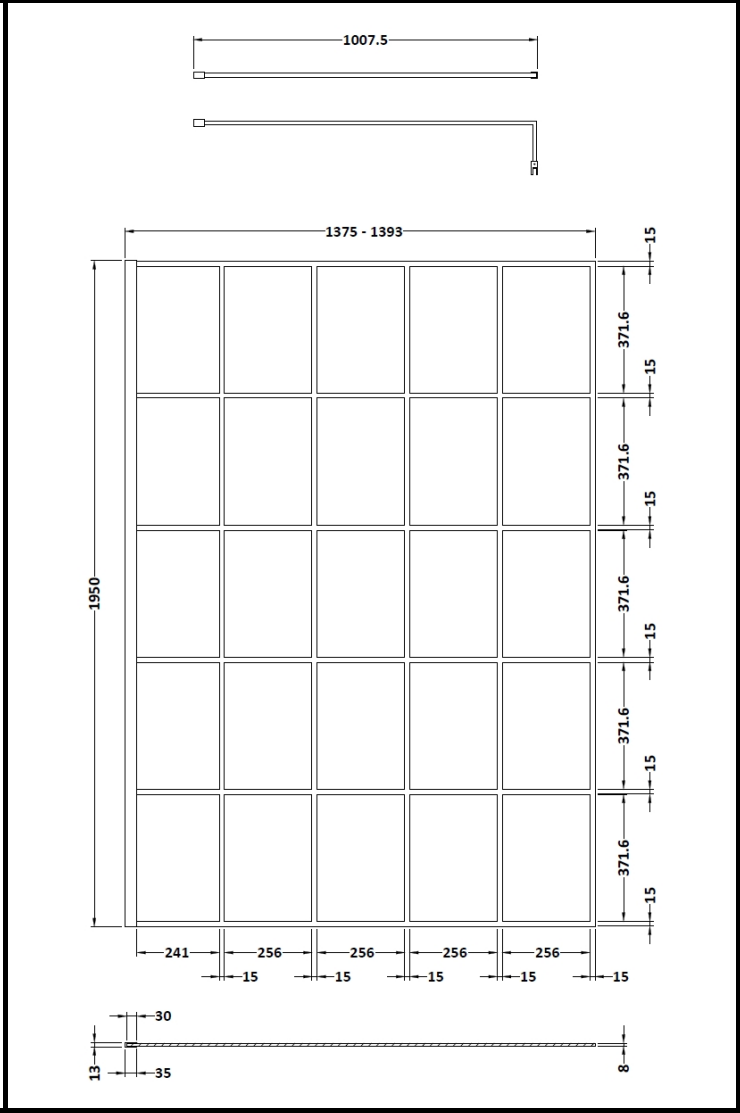

## CUSTOMER DATA SHEET - ENCLOSURES

<b>SALES CODE:</b> WRSF14	<b>DESCRIPTION:</b> Framed Wetroom Screen 1400X1950x8mm
---------------------------	---

PRODUCT DIMENSIONS			
Height (mm)	Width (mm)	Depth (mm)	Nett Wgt Kg
1950	1400	14	62.7

PACKAGING DIMENSIONS			
Height (mm)	Width (mm)	Length (mm)	Gross Wgt Kg
60	1450	2070	62.7

PACKAGING DATA			
Box Colour	Brown Cardboard Box - Printed		
Box Qty	1	Label Colour	Not Applicable
Label Size	x	Label Qty	0

OUTER BOX DIMENSIONS (If Applicable)				
Height (mm)	Width (mm)	Depth (mm)	Length (mm)	Gross Wgt Kg
Barcode	5056211806950			

PRODUCT DETAILS	
Country of Origin	China
Fitting Instruction	No
Profile Material	Aluminium
Adjustments (mm)	1375mm - 1393mm
Swing In Dim (mm)	N/A
Radius (mm)	Not Applicable
Easy Fit	No
Handle Style	Not Applicable
Enclosure Design	Frameless
Support Bar Inc'	Support Bar Included
CE Approval	Yes
Profile Finish	Matt Black
Entry Width (mm)	N/A
Swing Out Dim (mm)	N/A
Glass Thickness (mm)	8
Easy Clean	No
Handle Material	Not Applicable
Wheel Type	Not Applicable
Extras	None