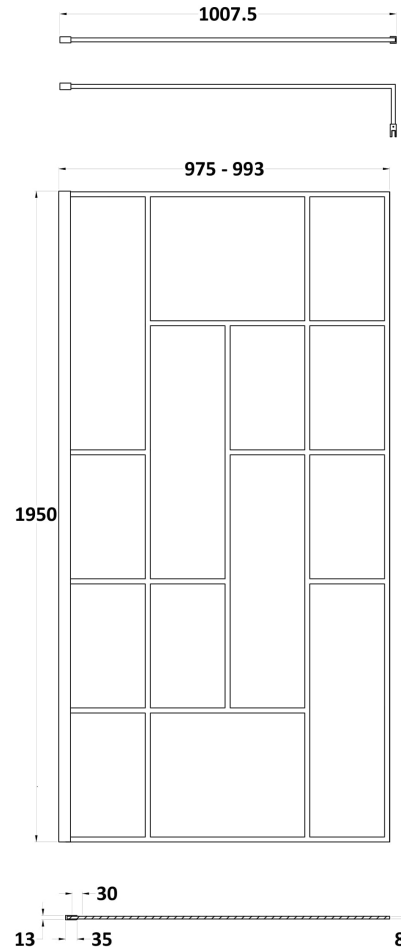

Sales Code: WRSFB10

Description: ABSTRACT Wetroom Screen 1000X1950x8

Product Dimensions

Height (mm):	1950
Width (mm):	993
Depth (mm):	14
Nett Weight (kg):	44.3

Packaging Dimensions

Height (mm):	60
Width (mm):	1050
Length (mm):	2070
Gross Weight (kg):	44.8

Packaging Data

Box Colour:	Brown Cardboard Box - Printed
Box Qty:	1
Label Size:	x
Label Colour:	Not Applicable
Label Qty:	0

Outer Box Dimensions (If Applicable)

Height (mm):	
Width (mm):	
Depth (mm):	
Length (mm):	
Gross Weight (kg):	
Barcode:	5056462614151

Product Details

Country of Origin:	China
Fitting Instruction:	No
CE Approval:	Yes
Profile Material:	Aluminium
Profile Finish:	Matt Black
Adjustments (mm):	975mm-993mm
Entry Width (mm):	N/A
Swing In Dim (mm):	N/A
Swing Out Dim (mm):	N/A
Radius (mm):	Not Applicable
Glass Thickness (mm):	8
Easy Fit:	No
Easy Clean:	No
Handle Style:	Not Applicable
Handle Material:	Not Applicable
Enclosure Design:	Frameless
Wheel Type:	Not Applicable
Support Bar Included:	Support Bar Included
Extras:	None