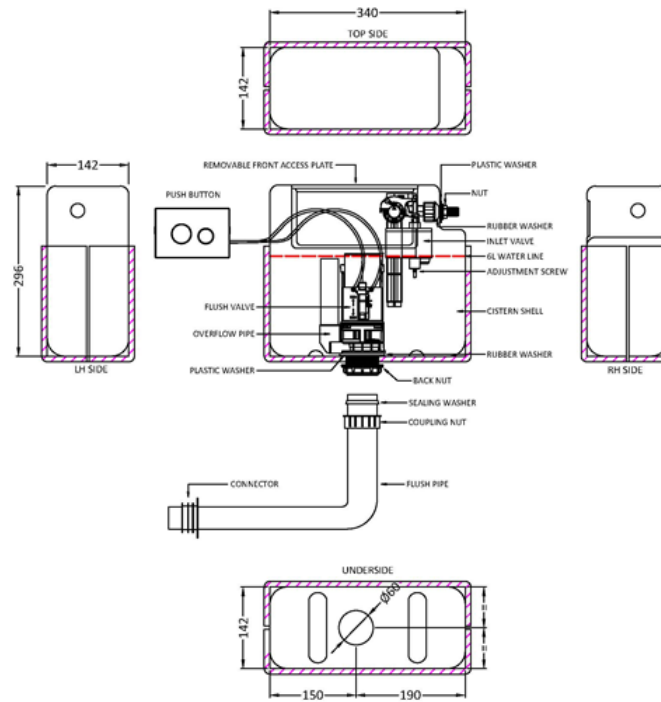

Sales Code: XTY011M02

Description: Dual Pneumatic Cistern & Push Button

Packaging Details

Barcode: 5056462688695