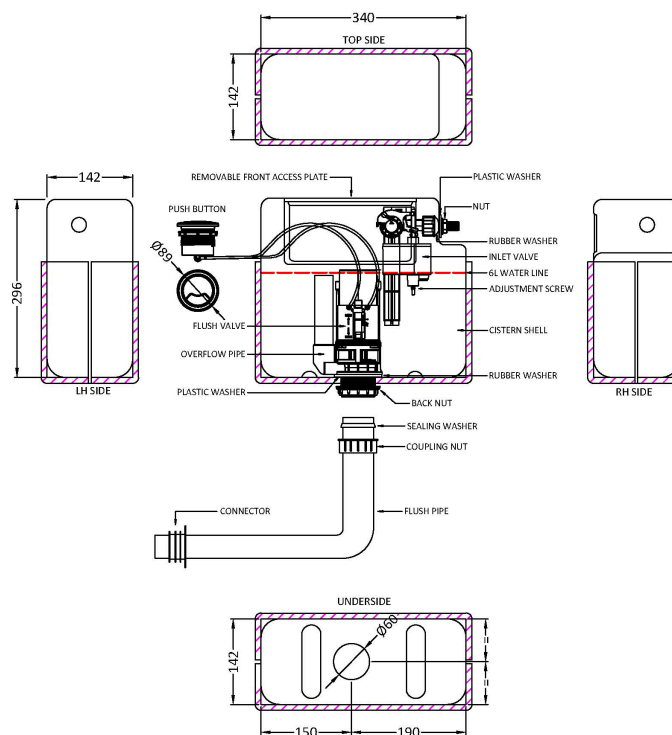

### Product Dimensions

Length (mm):	
Width (mm):	340
Height (mm):	296
Depth (mm):	142
Nett Weight (kg):	1.6

### Packaging Dimensions

Height (mm):	320
Width (mm):	170
Depth (mm):	370
Gross Weight (kg):	1.8

### Product Details

Country of Origin:	China
Fitting Instruction:	No
CE & UKCA:	
Product Material:	Plastic
Heating Element Wattage:	Not Applicable
Colour/Finish:	White
Product Diameter:	N/A
Connection Size:	1/2" Bsp

**Sales Code:** MDPP02R

**Description:** Round Plate For Pneumatic Dual Flush

**Product Dimensions**

Length (mm):	
Width (mm):	70
Height (mm):	70
Depth (mm):	99
Nett Weight (kg):	0.2

**Packaging Dimensions**