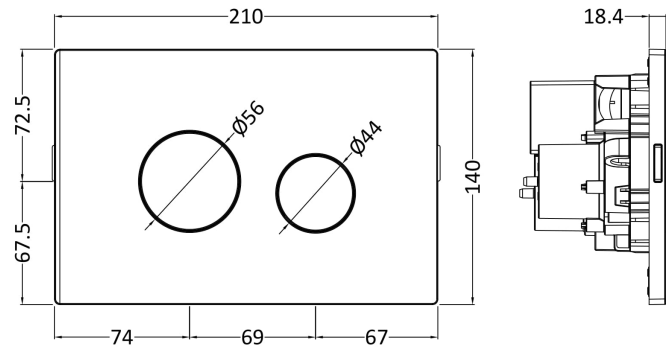

### Product Dimensions

Length (mm):	
Width (mm):	340
Height (mm):	296
Depth (mm):	142
Nett Weight (kg):	1.6

### Packaging Dimensions

Height (mm):	320
Width (mm):	170
Depth (mm):	370
Gross Weight (kg):	1.8

### Outer Box Dimensions (If Applicable)

Height (mm):	
Width (mm):	
Length (mm):	
Depth (mm):	
Gross Weight (kg):	
Barcode:	5056462635347

**Sales Code:** MDPP02R

**Description:** Round Plate For Pneumatic Dual Flush

**Product Dimensions**

Length (mm):	
Width (mm):	70
Height (mm):	70
Depth (mm):	99
Nett Weight (kg):	0.2

**Packaging Dimensions**