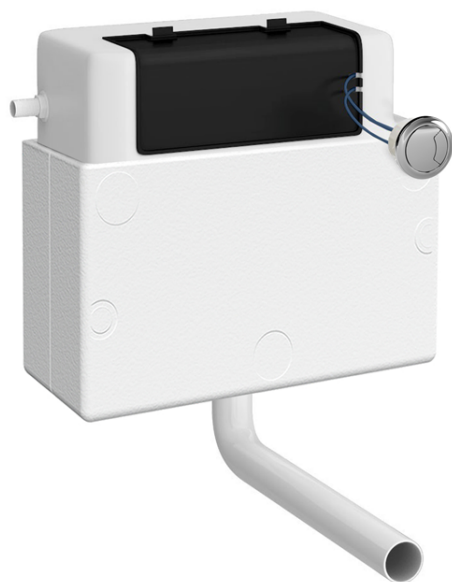

Sales Code: XTY011M02

Description: Dual Pneumatic Cistern & Push Button

### Packaging Details

Barcode: 5056462688695

Sales Code: XTY011S

Description: DI Flush Uni Cist, Pneumatic & Poly Shrd

### Product Dimensions

Length (mm):	
Width (mm):	340
Height (mm):	296
Depth (mm):	142
Nett Weight (kg):	1.6

### Product Details

Country of Origin:	China
Fitting Instruction:	No
CE & UKCA:	
Product Material:	Plastic
Heating Element Wattage:	Not Applicable
Colour/Finish:	White
Product Diameter:	N/A
Connection Size:	1/2" Bsp