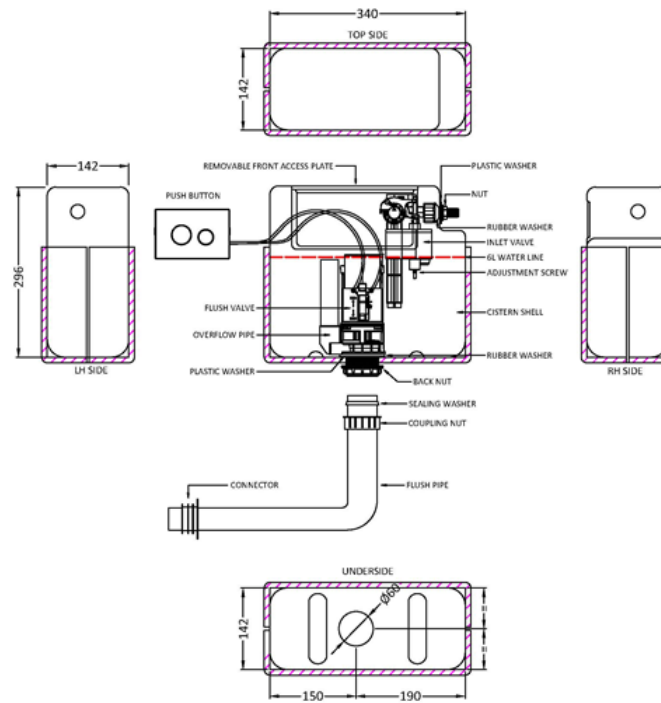

Sales Code: XTY011M03

Description: Dual Pneumatic Cistern & Push Button

Packaging Details

Barcode: 5056462688701

Sales Code: XTY011S

Description: DI Flush Uni Cist, Pneumatic & Poly Shrd

Product Dimensions

Length (mm):	
Width (mm):	340
Height (mm):	296
Depth (mm):	142
Nett Weight (kg):	1.6

Packaging Dimensions

Height (mm):	320
Width (mm):	170
Depth (mm):	370
Gross Weight (kg):	1.8

Packaging Data

Box Colour:	
Box Qty:	
Label Size:	x
Label Colour:	
Label Qty:	

Outer Box Dimensions (If Applicable)

Height (mm):	
Width (mm):	
Length (mm):	
Depth (mm):	
Gross Weight (kg):	
Barcode:	5056462635347

Product Details

Country of Origin:	China
Fitting Instruction:	No
CE & UKCA:	
Product Material:	Plastic
Heating Element Wattage:	Not Applicable
Colour/Finish:	White
Product Diameter:	N/A
Connection Size:	1/2" Bsp

Sales Code: MDPP03R

Description: Round Plate For Pneumatic Dual Flush

Product Dimensions

Length (mm):	
Width (mm):	70
Height (mm):	70
Depth (mm):	99
Nett Weight (kg):	0.2

Packaging Dimensions

Height (mm):	218
Width (mm):	145
Depth (mm):	92
Gross Weight (kg):	0.2