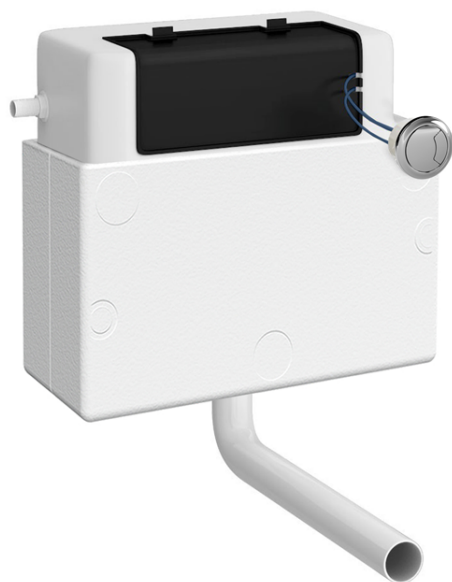

Sales Code: XTY011M03

Description: Dual Pneumatic Cistern & Push Button

Packaging Details

Barcode: 5056462688701

Sales Code: XTY011S

Description: DI Flush Uni Cist, Pneumatic & Poly Shrd

Product Dimensions

Length (mm):	
Width (mm):	340
Height (mm):	296
Depth (mm):	142
Nett Weight (kg):	1.6

Packaging Dimensions

Height (mm):	320
Width (mm):	170
Depth (mm):	370
Gross Weight (kg):	1.8

Packaging Data

Box Colour:	
Box Qty:	
Label Size:	x
Label Colour:	
Label Qty:	

Outer Box Dimensions (If Applicable)

Height (mm):	
Width (mm):	
Length (mm):	
Depth (mm):	
Gross Weight (kg):	
Barcode:	5056462635347

Product Details

Country of Origin:	China
Fitting Instruction:	No
CE & UKCA:	
Product Material:	Plastic
Heating Element Wattage:	Not Applicable
Colour/Finish:	White
Product Diameter:	N/A
Connection Size:	1/2" Bsp

Sales Code: MDPP03R

Description: Round Plate For Pneumatic Dual Flush

Product Dimensions

Length (mm):	
Width (mm):	70
Height (mm):	70
Depth (mm):	99
Nett Weight (kg):	0.2

Packaging Dimensions

Height (mm):	218
Width (mm):	145
Depth (mm):	92
Gross Weight (kg):	0.2