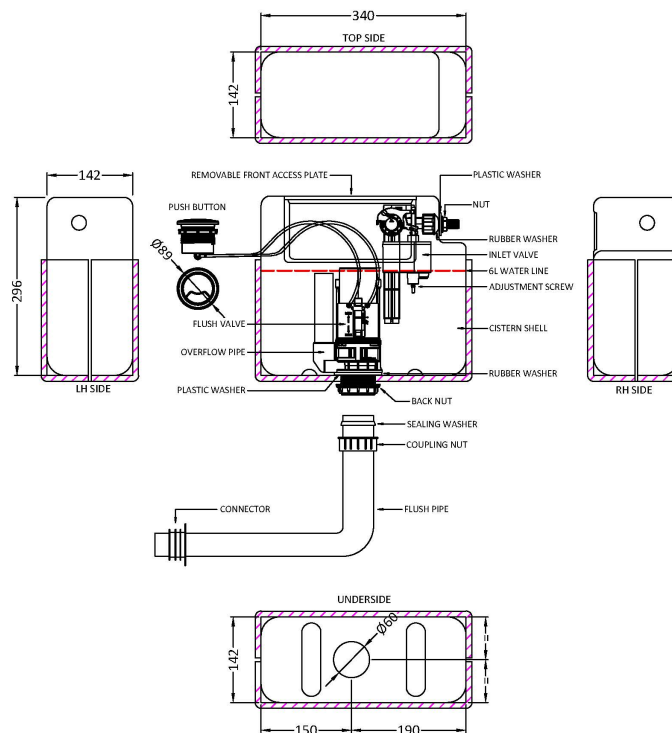

Sales Code: XTY011M03

Description: Dual Pneumatic Cistern & Push Button

Packaging Details

Barcode: 5056462688701

Sales Code: XTY011S

Description: DI Flush Uni Cist, Pneumatic & Poly Shrd

Product Dimensions

Length (mm):	
Width (mm):	340
Height (mm):	296
Depth (mm):	142
Nett Weight (kg):	1.6

Packaging Dimensions

Height (mm):	320
Width (mm):	170
Depth (mm):	370
Gross Weight (kg):	1.8

Packaging Data

Box Colour:	
Box Qty:	
Label Size:	x
Label Colour:	
Label Qty:	

Outer Box Dimensions (If Applicable)

Height (mm):	
Width (mm):	
Length (mm):	
Depth (mm):	
Gross Weight (kg):	
Barcode:	5056462635347

Product Details

Country of Origin:	China
Fitting Instruction:	No
CE & UKCA:	
Product Material:	Plastic
Heating Element Wattage:	Not Applicable
Colour/Finish:	White
Product Diameter:	N/A
Connection Size:	1/2" Bsp

Sales Code: MDPP03R

Description: Round Plate For Pneumatic Dual Flush

Product Dimensions

Length (mm):	
Width (mm):	70
Height (mm):	70
Depth (mm):	99
Nett Weight (kg):	0.2

Packaging Dimensions

Height (mm):	218
Width (mm):	145
Depth (mm):	92
Gross Weight (kg):	0.2