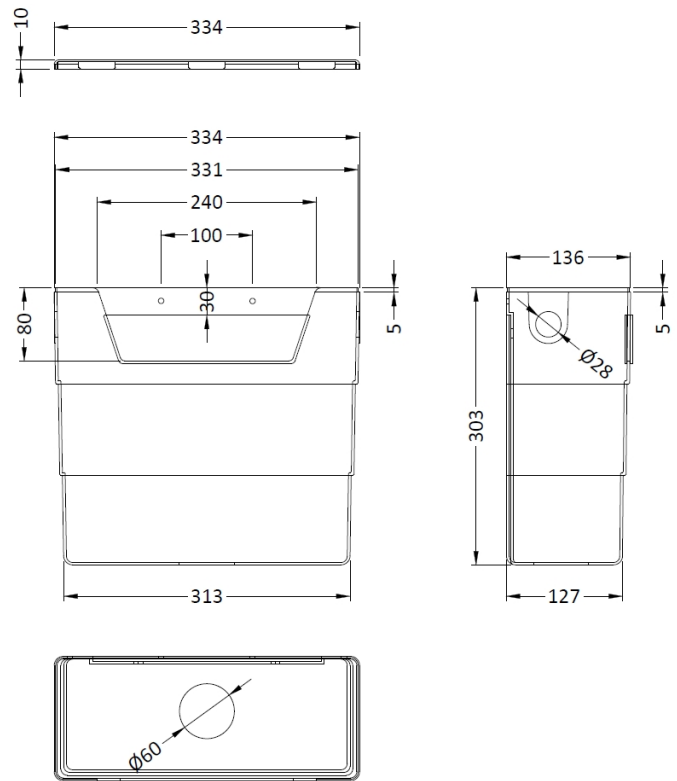

CUSTOMER DATA SHEET - WASTES & EXTRAS

SALES CODE: XTY006

DESCRIPTION: Cable Conc Universal Access Cistern

PRODUCT DIMENSIONS

Height (mm)	Width (mm)	Length (mm)	Depth (mm)	Nett Wgt Kg
334	303		136	2.23

PACKAGING DIMENSIONS

Height (mm)	Width (mm)	Depth (mm)	Gross Wgt Kg
	145	320	2.23

PACKAGING DATA

Box Colour	Brown Cardboard Box		
Box Qty	1	Label Colour	White Label
Label Size	100 x 50	Label Qty	2

OUTER BOX DIMENSIONS (If Applicable)

Height (mm)	Width (mm)	Length (mm)	Depth (mm)	Gross Wgt Kg
Barcode	5055146182566			

PRODUCT DETAILS

Country of Origin	China	CE Certification	Yes
Fitting Instruction	Yes	Colour/Finish	Chrome
Product Material	Plastic	Product Diameter	Not Applicable
Heating Element Wattage	Not Applicable	Connection Size	1/2" Bsp