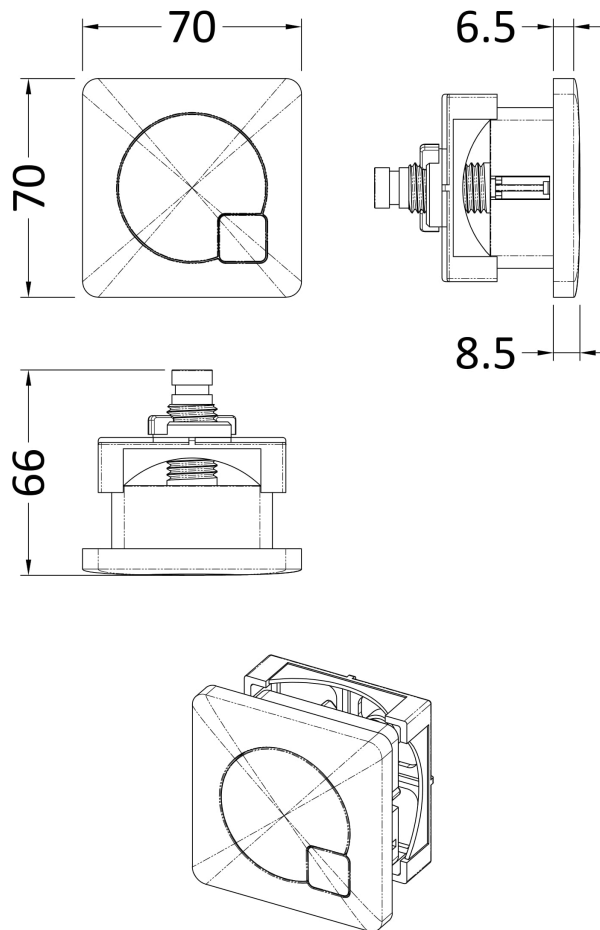

### Product Dimensions

Length (mm):	
Width (mm):	70
Height (mm):	70
Depth (mm):	99
Nett Weight (kg):	0.2

### Packaging Dimensions

Height (mm):	50
Width (mm):	155
Depth (mm):	80
Gross Weight (kg):	0.2

### Outer Box Dimensions (If Applicable)

Height (mm):	
Width (mm):	
Length (mm):	
Depth (mm):	
Gross Weight (kg):	
Barcode:	5056211893141

### Product Dimensions

Length (mm):	
Width (mm):	303
Height (mm):	334
Depth (mm):	136
Nett Weight (kg):	2.23