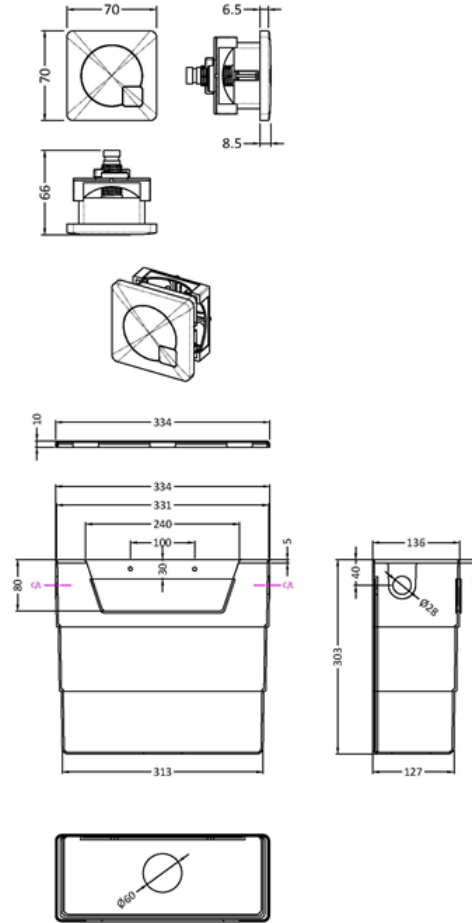

Sales Code: XTY6M01

Description: Concealed Cistern & Square Push Button

Packaging Details

Barcode: 5056211899624