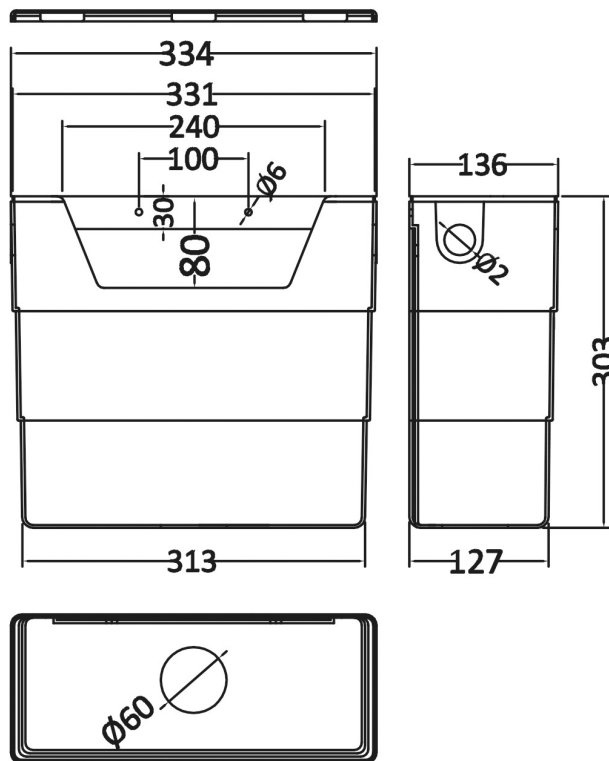

### Product Dimensions

Length (mm):	
Width (mm):	70
Height (mm):	70
Depth (mm):	99
Nett Weight (kg):	0.2

### Packaging Dimensions

Height (mm):	50
Width (mm):	155
Depth (mm):	80
Gross Weight (kg):	0.2

### Outer Box Dimensions (If Applicable)

Height (mm):	
Width (mm):	
Length (mm):	
Depth (mm):	
Gross Weight (kg):	
Barcode:	5056211893141

### Product Dimensions

Length (mm):	
Width (mm):	303
Height (mm):	334
Depth (mm):	136
Nett Weight (kg):	2.23