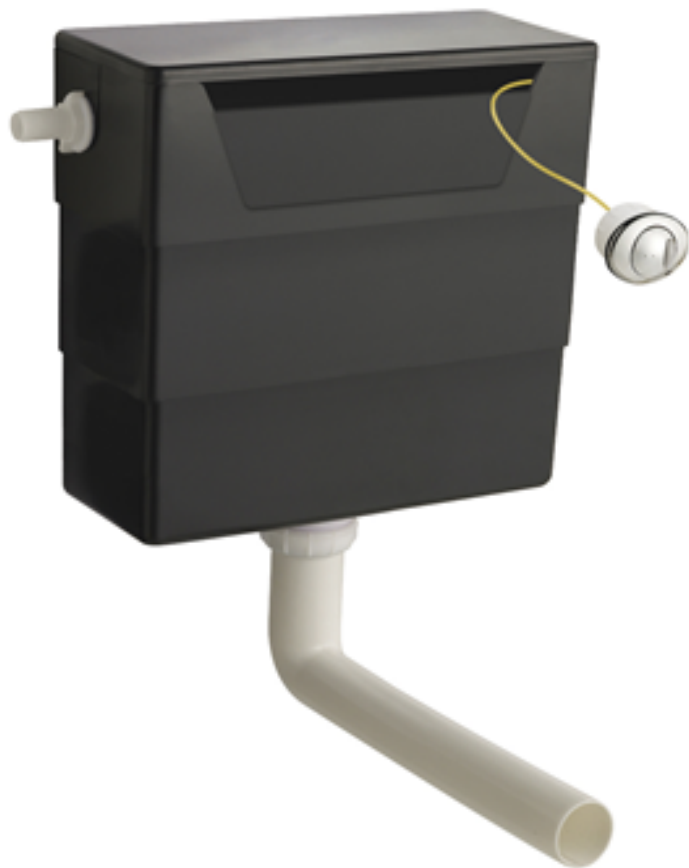

Sales Code: XTY6M01

Description: Concealed Cistern & Square Push Button

### Packaging Details

Barcode: 5056211899624

Sales Code: MDPB01

Description: Square Dual Flush Push Button

### Outer Box Dimensions (If Applicable)

Height (mm):	
Width (mm):	
Length (mm):	
Depth (mm):	
Gross Weight (kg):	
Barcode:	5056211893141

Sales Code: XTY006

Description: Cable Conc Universal Access Cistern