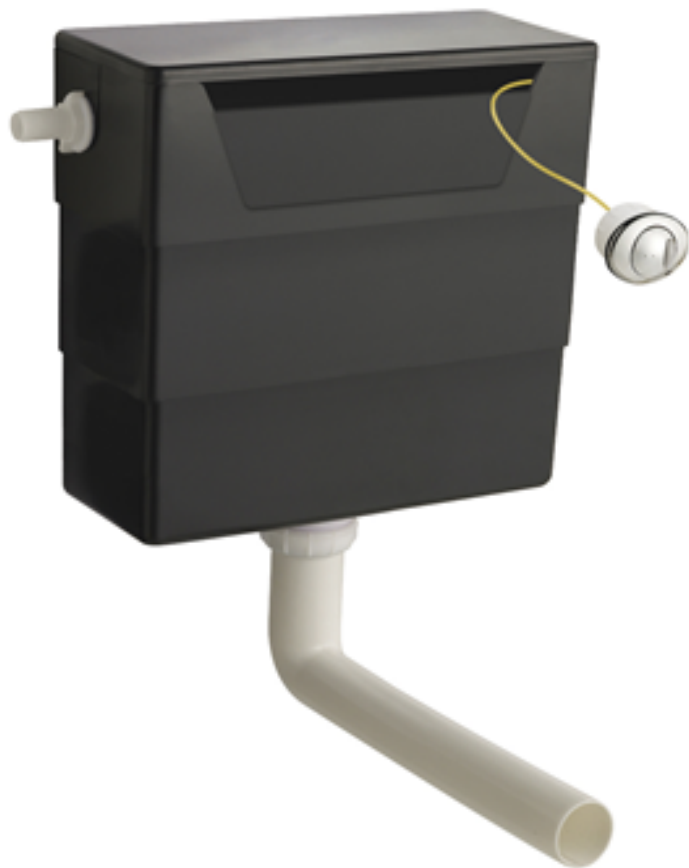

Sales Code: XTY6M02

Description: Concealed Cistern & Square Push Button

Packaging Details

Barcode: 5056211899631

Sales Code: MDPB02

Description: Square Dual Flush Push Button

Product Dimensions

Length (mm):	
Width (mm):	70
Height (mm):	70
Depth (mm):	99
Nett Weight (kg):	0.2

Outer Box Dimensions (If Applicable)

Height (mm):	
Width (mm):	
Length (mm):	
Depth (mm):	
Gross Weight (kg):	
Barcode:	5056211893165

Product Details

Country of Origin:	China
Fitting Instruction:	No
CE & UKCA:	
Product Material:	ABS
Heating Element Wattage:	Not Applicable
Colour/Finish:	Black
Product Diameter:	
Connection Size:	N/A

Sales Code: XTY006

Description: Cable Conc Universal Access Cistern

Product Dimensions

Length (mm):	
Width (mm):	303
Height (mm):	334
Depth (mm):	136
Nett Weight (kg):	2.23

Packaging Dimensions

Height (mm):	345
Width (mm):	145
Depth (mm):	320
Gross Weight (kg):	2.23

Product Details

Country of Origin:	China
Fitting Instruction:	No
CE & UKCA:	Yes
Product Material:	Hd Polyethylene
Heating Element Wattage:	Not Applicable
Colour/Finish:	Chrome
Product Diameter:	Not Applicable
Connection Size:	1/2" Bsp