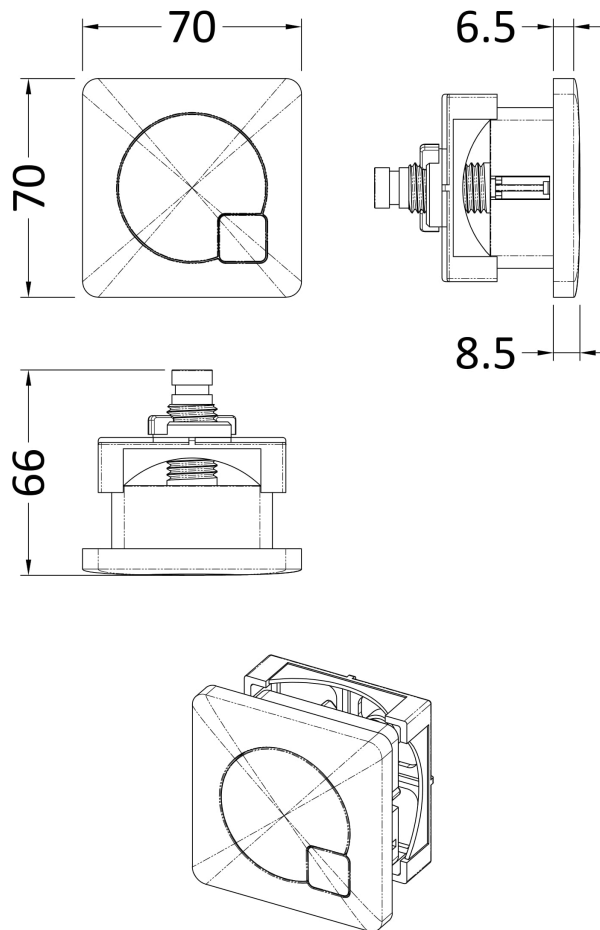

Sales Code: XTY6M02

Description: Concealed Cistern & Square Push Button

Packaging Details

Barcode: 5056211899631

Sales Code: MDPB02

Description: Square Dual Flush Push Button

Product Dimensions

Length (mm):	
Width (mm):	70
Height (mm):	70
Depth (mm):	99
Nett Weight (kg):	0.2

Packaging Dimensions

Height (mm):	50
Width (mm):	155
Depth (mm):	80
Gross Weight (kg):	0.2

Packaging Data

Box Colour:	White Cardboard Box
Box Qty:	1
Label Size:	100 x 50
Label Colour:	White Label
Label Qty:	1

Outer Box Dimensions (If Applicable)

Height (mm):	
Width (mm):	
Length (mm):	
Depth (mm):	
Gross Weight (kg):	
Barcode:	5056211893165

Product Details

Country of Origin:	China
Fitting Instruction:	No
CE & UKCA:	
Product Material:	ABS
Heating Element Wattage:	Not Applicable
Colour/Finish:	Black
Product Diameter:	
Connection Size:	N/A

Sales Code: XTY006

Description: Cable Conc Universal Access Cistern

Product Dimensions

Length (mm):	
Width (mm):	303
Height (mm):	334
Depth (mm):	136
Nett Weight (kg):	2.23

Packaging Dimensions

Height (mm):	345
Width (mm):	145
Depth (mm):	320
Gross Weight (kg):	2.23