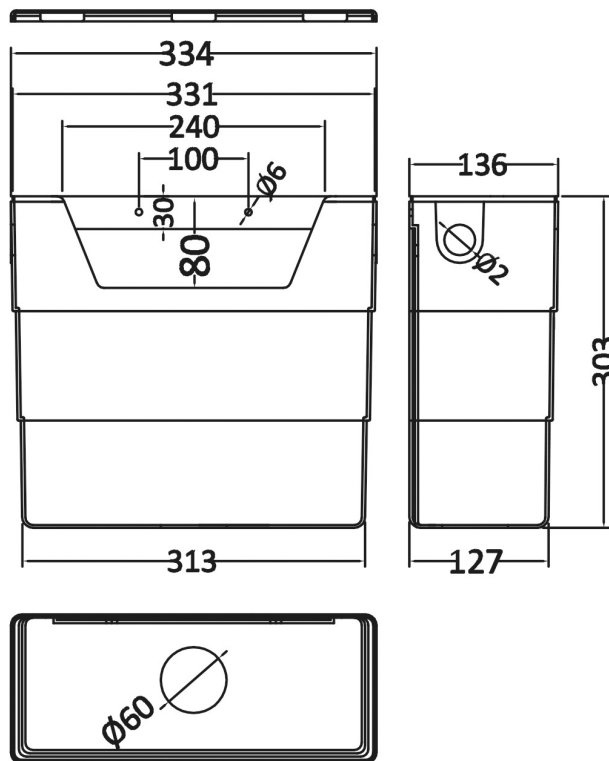

Packaging Dimensions

Height (mm):	50
Width (mm):	155
Depth (mm):	80
Gross Weight (kg):	0.2

Packaging Data

Box Colour:	White Cardboard Box
Box Qty:	1
Label Size:	100 x 50
Label Colour:	White Label
Label Qty:	1

Outer Box Dimensions (If Applicable)

Height (mm):	
Width (mm):	
Length (mm):	
Depth (mm):	
Gross Weight (kg):	
Barcode:	5056211893165

Product Details

Country of Origin:	China
Fitting Instruction:	No
CE & UKCA:	
Product Material:	ABS
Heating Element Wattage:	Not Applicable
Colour/Finish:	Black
Product Diameter:	
Connection Size:	N/A

Sales Code: XTY006

Description: Cable Conc Universal Access Cistern

Product Dimensions

Length (mm):	
Width (mm):	303
Height (mm):	334
Depth (mm):	136
Nett Weight (kg):	2.23

Packaging Dimensions

Height (mm):	345
Width (mm):	145
Depth (mm):	320
Gross Weight (kg):	2.23

Packaging Data

Box Colour:	Brown Cardboard Box
Box Qty:	1
Label Size:	100 x 50
Label Colour:	White Label
Label Qty:	2

Outer Box Dimensions (If Applicable)

Height (mm):	
Width (mm):	
Length (mm):	
Depth (mm):	
Gross Weight (kg):	2
Barcode:	5055146182566