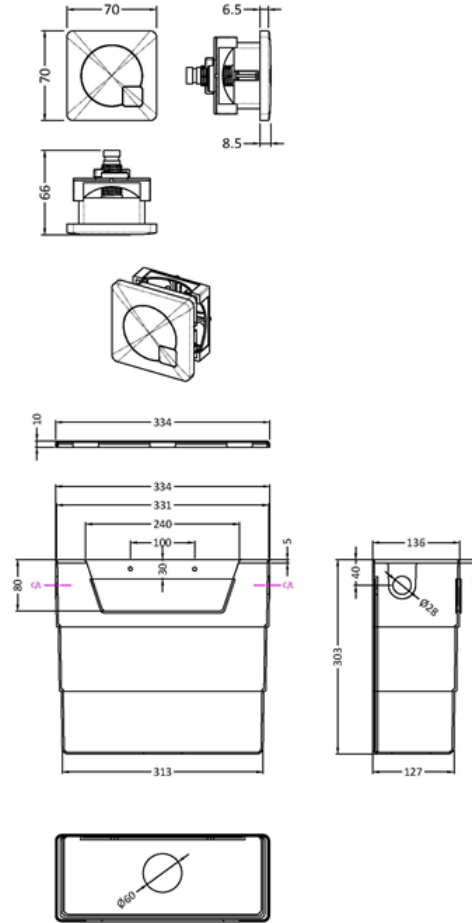

Sales Code: XTY6M02

Description: Concealed Cistern & Square Push Button

Packaging Details

Barcode: 5056211899631

Sales Code: MDPB02

Description: Square Dual Flush Push Button

Product Dimensions

Length (mm):	
Width (mm):	70
Height (mm):	70
Depth (mm):	99
Nett Weight (kg):	0.2

Packaging Dimensions

Height (mm):	50
Width (mm):	155
Depth (mm):	80
Gross Weight (kg):	0.2

Packaging Data

Box Colour:	White Cardboard Box
Box Qty:	1
Label Size:	100 x 50
Label Colour:	White Label
Label Qty:	1

Outer Box Dimensions (If Applicable)

Height (mm):	
Width (mm):	
Length (mm):	
Depth (mm):	
Gross Weight (kg):	
Barcode:	5056211893165

Product Details

Country of Origin:	China
Fitting Instruction:	No
CE & UKCA:	
Product Material:	ABS
Heating Element Wattage:	Not Applicable
Colour/Finish:	Black
Product Diameter:	
Connection Size:	N/A

Sales Code: XTY006

Description: Cable Conc Universal Access Cistern

Product Dimensions

Length (mm):	
Width (mm):	303
Height (mm):	334
Depth (mm):	136
Nett Weight (kg):	2.23

Packaging Dimensions

Height (mm):	345
Width (mm):	145
Depth (mm):	320
Gross Weight (kg):	2.23