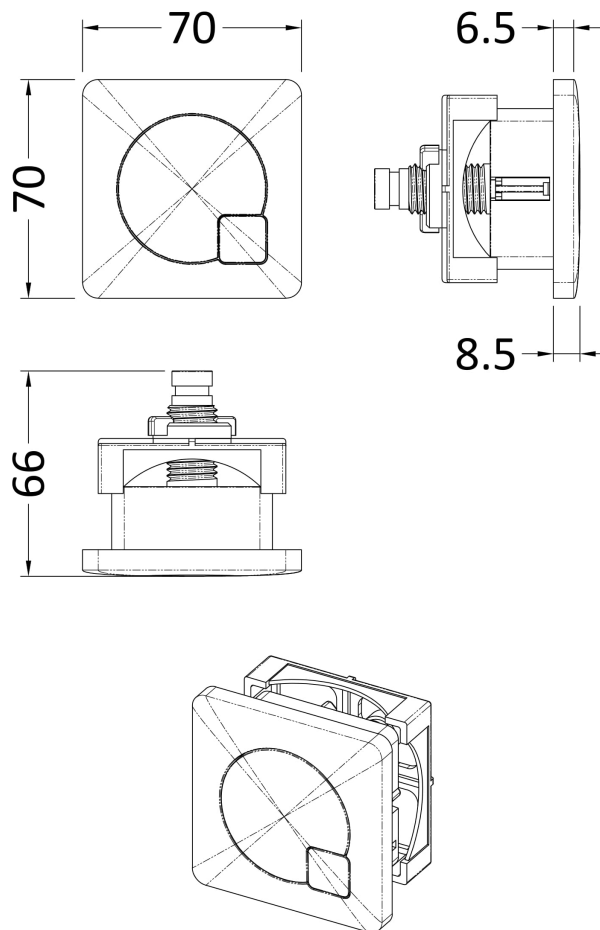

Sales Code: XTY6M03

Description: Concealed Cistern & Square Bb Push Button

Packaging Details

Barcode: 5056211899648

Sales Code: MDPB03

Description: Square Dual Flush Push Button

Product Dimensions

| | |
|-------------------|-----|
| Length (mm): | |
| Width (mm): | 70 |
| Height (mm): | 70 |
| Depth (mm): | 99 |
| Nett Weight (kg): | 0.2 |

Packaging Dimensions

| | |
|--------------------|-----|
| Height (mm): | 50 |
| Width (mm): | 155 |
| Depth (mm): | 80 |
| Gross Weight (kg): | 0.2 |

Packaging Data

| | |
|---------------|---------------------|
| Box Colour: | White Cardboard Box |
| Box Qty: | 1 |
| Label Size: | 100 x 50 |
| Label Colour: | White Label |
| Label Qty: | 1 |

Outer Box Dimensions (If Applicable)

| | |
|--------------------|---------------|
| Height (mm): | |
| Width (mm): | |
| Length (mm): | |
| Depth (mm): | |
| Gross Weight (kg): | |
| Barcode: | 5056211893158 |

Sales Code: XTY006

Description: Cable Conc Universal Access Cistern

Product Dimensions

| | |
|-------------------|------|
| Length (mm): | |
| Width (mm): | 303 |
| Height (mm): | 334 |
| Depth (mm): | 136 |
| Nett Weight (kg): | 2.23 |