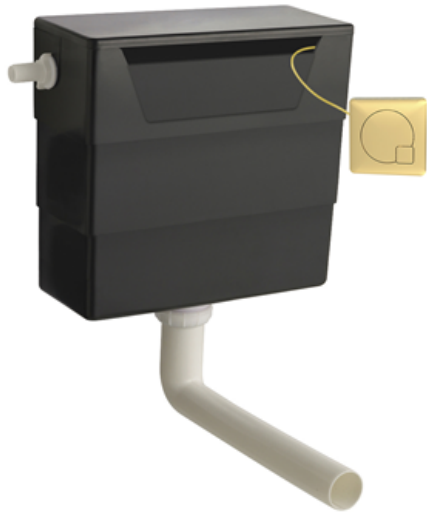

Sales Code: XTY6M03

Description: Concealed Cistern & Square Bb Push Button

Packaging Details

Barcode: 5056211899648

Sales Code: MDPB03

Description: Square Dual Flush Push Button

Product Dimensions

| | |
|-------------------|-----|
| Length (mm): | |
| Width (mm): | 70 |
| Height (mm): | 70 |
| Depth (mm): | 99 |
| Nett Weight (kg): | 0.2 |

Sales Code: XTY006

Description: Cable Conc Universal Access Cistern

Product Dimensions

| | |
|-------------------|------|
| Length (mm): | |
| Width (mm): | 303 |
| Height (mm): | 334 |
| Depth (mm): | 136 |
| Nett Weight (kg): | 2.23 |