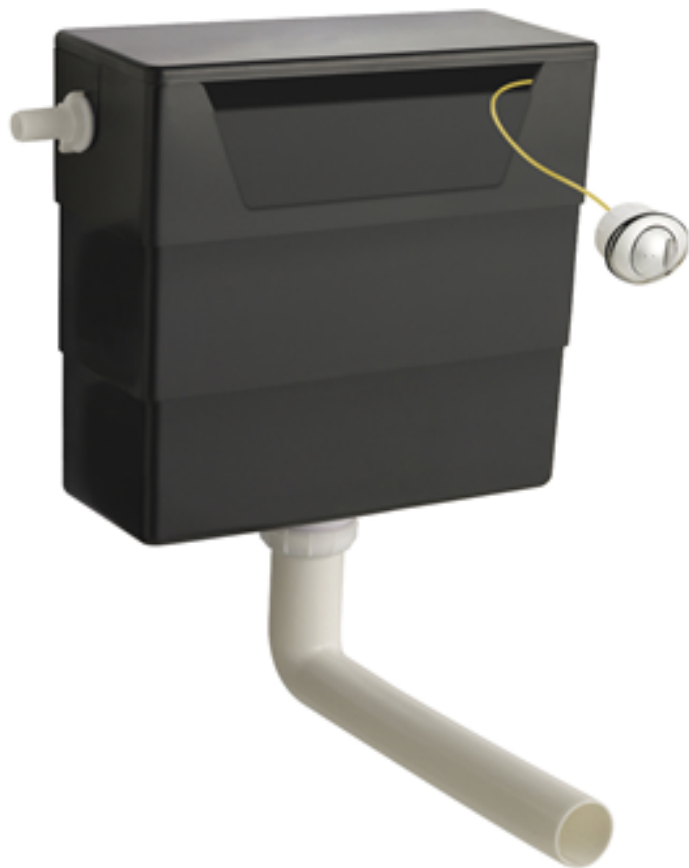

Sales Code: XTY6M03

Description: Concealed Cistern & Square Bb Push Button

Packaging Details

Barcode: 5056211899648

Sales Code: MDPB03

Description: Square Dual Flush Push Button

Product Dimensions

| | |
|-------------------|-----|
| Length (mm): | |
| Width (mm): | 70 |
| Height (mm): | 70 |
| Depth (mm): | 99 |
| Nett Weight (kg): | 0.2 |

Outer Box Dimensions (If Applicable)

| | |
|--------------------|---------------|
| Height (mm): | |
| Width (mm): | |
| Length (mm): | |
| Depth (mm): | |
| Gross Weight (kg): | |
| Barcode: | 5056211893158 |

Product Details

| | |
|--------------------------|----------------|
| Country of Origin: | China |
| Fitting Instruction: | No |
| CE & UKCA: | |
| Product Material: | ABS |
| Heating Element Wattage: | Not Applicable |
| Colour/Finish: | Brushed Brass |
| Product Diameter: | |
| Connection Size: | N/A |

Sales Code: XTY006

Description: Cable Conc Universal Access Cistern

Product Dimensions

| | |
|-------------------|------|
| Length (mm): | |
| Width (mm): | 303 |
| Height (mm): | 334 |
| Depth (mm): | 136 |
| Nett Weight (kg): | 2.23 |