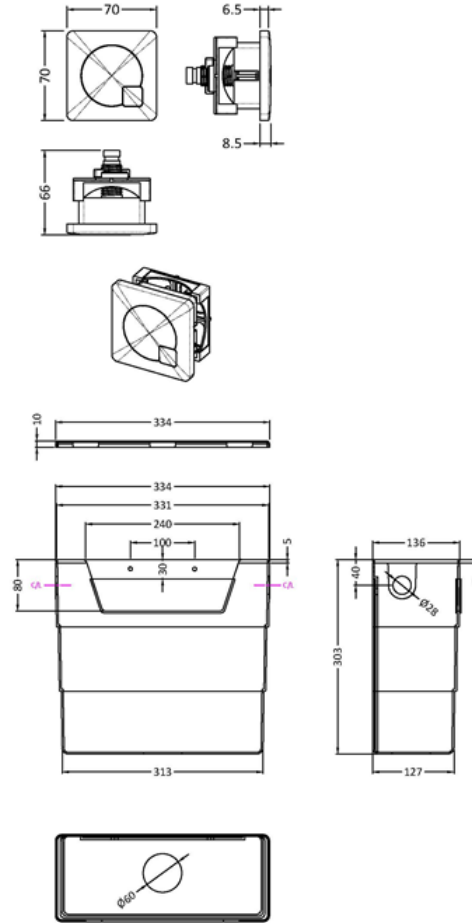

Sales Code: XTY6M03

Description: Concealed Cistern & Square Bb Push Button

Packaging Details

Barcode: 5056211899648

Sales Code: MDPB03

Description: Square Dual Flush Push Button

Product Dimensions

| | |
|-------------------|-----|
| Length (mm): | |
| Width (mm): | 70 |
| Height (mm): | 70 |
| Depth (mm): | 99 |
| Nett Weight (kg): | 0.2 |

Packaging Dimensions

| | |
|--------------------|-----|
| Height (mm): | 50 |
| Width (mm): | 155 |
| Depth (mm): | 80 |
| Gross Weight (kg): | 0.2 |

Packaging Data

| | |
|---------------|---------------------|
| Box Colour: | White Cardboard Box |
| Box Qty: | 1 |
| Label Size: | 100 x 50 |
| Label Colour: | White Label |
| Label Qty: | 1 |

Outer Box Dimensions (If Applicable)

| | |
|--------------------|---------------|
| Height (mm): | |
| Width (mm): | |
| Length (mm): | |
| Depth (mm): | |
| Gross Weight (kg): | |
| Barcode: | 5056211893158 |

Sales Code: XTY006

Description: Cable Conc Universal Access Cistern

Product Dimensions

| | |
|-------------------|------|
| Length (mm): | |
| Width (mm): | 303 |
| Height (mm): | 334 |
| Depth (mm): | 136 |
| Nett Weight (kg): | 2.23 |