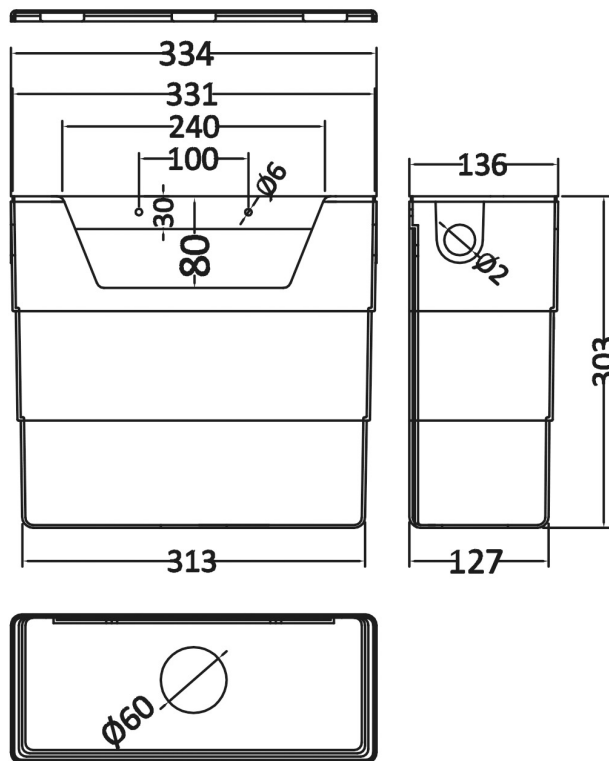

Packaging Dimensions

| | |
|--------------------|-----|
| Height (mm): | 50 |
| Width (mm): | 155 |
| Depth (mm): | 80 |
| Gross Weight (kg): | 0.2 |

Packaging Data

| | |
|---------------|---------------------|
| Box Colour: | White Cardboard Box |
| Box Qty: | 1 |
| Label Size: | 100 x 50 |
| Label Colour: | White Label |
| Label Qty: | 1 |

Outer Box Dimensions (If Applicable)

| | |
|--------------------|---------------|
| Height (mm): | |
| Width (mm): | |
| Length (mm): | |
| Depth (mm): | |
| Gross Weight (kg): | |
| Barcode: | 5056211893158 |

Sales Code: XTY006

Description: Cable Conc Universal Access Cistern

Product Dimensions

| | |
|-------------------|------|
| Length (mm): | |
| Width (mm): | 303 |
| Height (mm): | 334 |
| Depth (mm): | 136 |
| Nett Weight (kg): | 2.23 |

Outer Box Dimensions (If Applicable)

| | |
|--------------------|---------------|
| Height (mm): | |
| Width (mm): | |
| Length (mm): | |
| Depth (mm): | |
| Gross Weight (kg): | 2 |
| Barcode: | 5055146182566 |