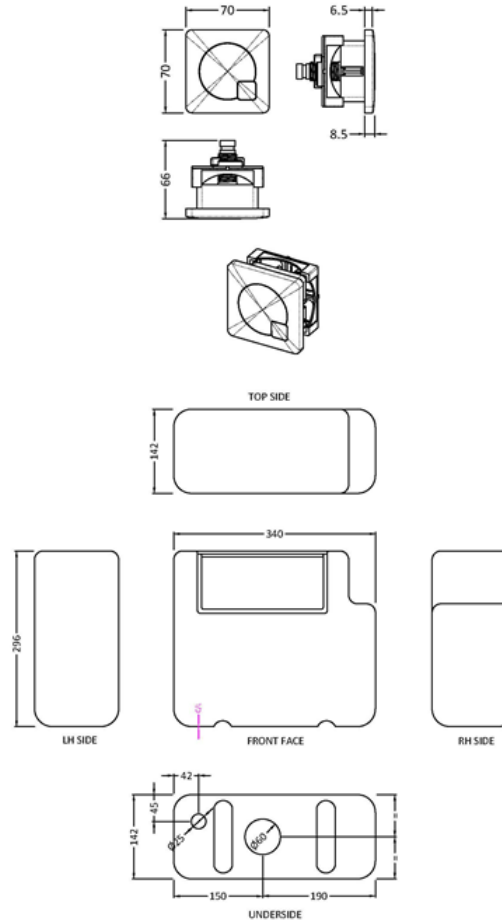

Sales Code: XTY8M01B

Description: Dual Flush Cistern & Square Push Button

Packaging Details

Barcode: 5056462647715

Sales Code: MDPB01

Description: Square Dual Flush Push Button

Product Dimensions

Length (mm):	
Width (mm):	70
Height (mm):	70
Depth (mm):	99
Nett Weight (kg):	0.2

Packaging Dimensions

Height (mm):	50
Width (mm):	155
Depth (mm):	80
Gross Weight (kg):	0.2

Packaging Data

Box Colour:	White Cardboard Box
Box Qty:	1
Label Size:	100 x 50
Label Colour:	White Label
Label Qty:	1

Outer Box Dimensions (If Applicable)

Height (mm):	
Width (mm):	
Length (mm):	
Depth (mm):	
Gross Weight (kg):	
Barcode:	5056211893141

Product Details

Country of Origin:	China
Fitting Instruction:	No
CE & UKCA:	
Product Material:	ABS
Heating Element Wattage:	Not Applicable
Colour/Finish:	Chrome
Product Diameter:	
Connection Size:	N/A

Sales Code: XTY008B

Description: Concealed Cistern Bottom Inlet

Product Dimensions

Length (mm):	
Width (mm):	340
Height (mm):	296
Depth (mm):	142
Nett Weight (kg):	1.6

Packaging Dimensions

Height (mm):	306
Width (mm):	152
Depth (mm):	350
Gross Weight (kg):	1.7