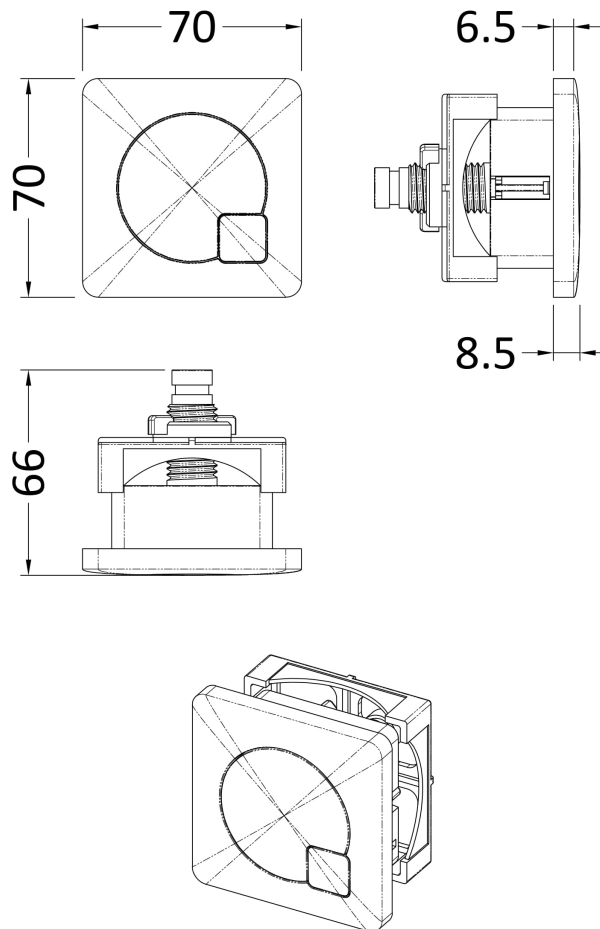

Sales Code: XTY8M01B

Description: Dual Flush Cistern & Square Push Button

Packaging Details

Barcode: 5056462647715

Sales Code: MDPB01

Description: Square Dual Flush Push Button

Product Dimensions

Length (mm):	
Width (mm):	70
Height (mm):	70
Depth (mm):	99
Nett Weight (kg):	0.2

Packaging Dimensions

Height (mm):	50
Width (mm):	155
Depth (mm):	80
Gross Weight (kg):	0.2

Packaging Data

Box Colour:	White Cardboard Box
Box Qty:	1
Label Size:	100 x 50
Label Colour:	White Label
Label Qty:	1

Outer Box Dimensions (If Applicable)

Height (mm):	
Width (mm):	
Length (mm):	
Depth (mm):	
Gross Weight (kg):	
Barcode:	5056211893141

Product Details

Country of Origin:	China
Fitting Instruction:	No
CE & UKCA:	
Product Material:	ABS
Heating Element Wattage:	Not Applicable
Colour/Finish:	Chrome
Product Diameter:	
Connection Size:	N/A

Sales Code: XTY008B

Description: Concealed Cistern Bottom Inlet

Product Dimensions

Length (mm):	
Width (mm):	340
Height (mm):	296
Depth (mm):	142
Nett Weight (kg):	1.6

Packaging Dimensions

Height (mm):	306
Width (mm):	152
Depth (mm):	350
Gross Weight (kg):	1.7