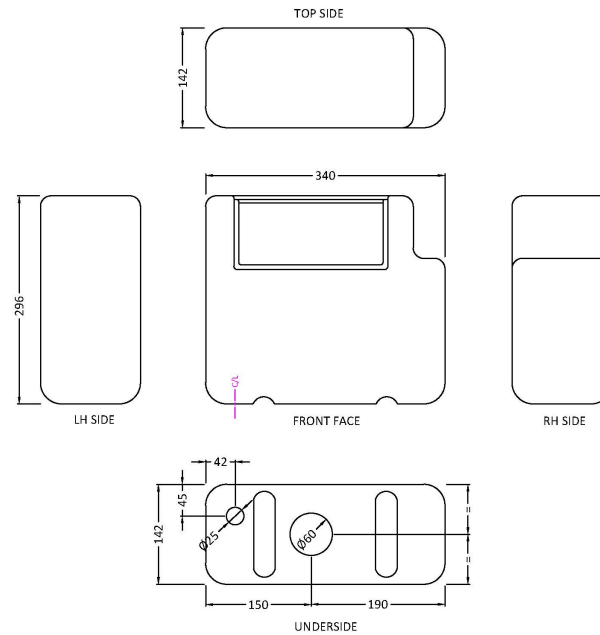

Packaging Dimensions

Height (mm):	50
Width (mm):	155
Depth (mm):	80
Gross Weight (kg):	0.2

Packaging Data

Box Colour:	White Cardboard Box
Box Qty:	1
Label Size:	100 x 50
Label Colour:	White Label
Label Qty:	1

Outer Box Dimensions (If Applicable)

Height (mm):	
Width (mm):	
Length (mm):	
Depth (mm):	
Gross Weight (kg):	
Barcode:	5056211893141

Product Details

Country of Origin:	China
Fitting Instruction:	No
CE & UKCA:	
Product Material:	ABS
Heating Element Wattage:	Not Applicable
Colour/Finish:	Chrome
Product Diameter:	
Connection Size:	N/A

Sales Code: XTY008B

Description: Concealed Cistern Bottom Inlet

Product Dimensions

Length (mm):	
Width (mm):	340
Height (mm):	296
Depth (mm):	142
Nett Weight (kg):	1.6

Packaging Dimensions

Height (mm):	306
Width (mm):	152
Depth (mm):	350
Gross Weight (kg):	1.7

Packaging Data

Box Colour:	Brown Cardboard Box
Box Qty:	1
Label Size:	100 x 50
Label Colour:	White Label
Label Qty:	2

Outer Box Dimensions (If Applicable)

Height (mm):	
Width (mm):	
Length (mm):	
Depth (mm):	
Gross Weight (kg):	
Barcode:	5056462638850