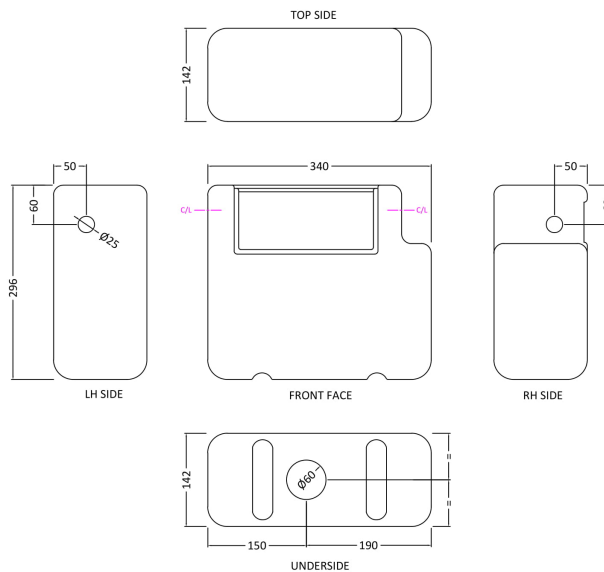

Sales Code: XTY8M01

Description: Dual Flush Cistern & Square Push Button

Packaging Details

Barcode: 5056211892267

Sales Code: XTY008

Description: Dual Flush Universal Concealed Cistern

Product Dimensions

Length (mm):	
Width (mm):	340
Height (mm):	296
Depth (mm):	142
Nett Weight (kg):	1.6

Packaging Dimensions

Height (mm):	306
Width (mm):	152
Depth (mm):	350
Gross Weight (kg):	1.7

Packaging Data

Box Colour:	Brown Cardboard Box
Box Qty:	1
Label Size:	100 x 50
Label Colour:	White Label
Label Qty:	2

Outer Box Dimensions (If Applicable)

Height (mm):	
Width (mm):	
Length (mm):	
Depth (mm):	
Gross Weight (kg):	
Barcode:	5055275826683

Product Details

Country of Origin:	China
Fitting Instruction:	No
CE & UKCA:	
Product Material:	Hd Polyethylene
Heating Element Wattage:	Not Applicable
Colour/Finish:	White
Product Diameter:	Not Applicable
Connection Size:	1/2" Bsp

Sales Code: MDPB01

Description: Square Dual Flush Push Button

Product Dimensions

Length (mm):	
Width (mm):	70
Height (mm):	70
Depth (mm):	99
Nett Weight (kg):	0.2

Packaging Dimensions

Height (mm):	50
Width (mm):	155
Depth (mm):	80
Gross Weight (kg):	0.2