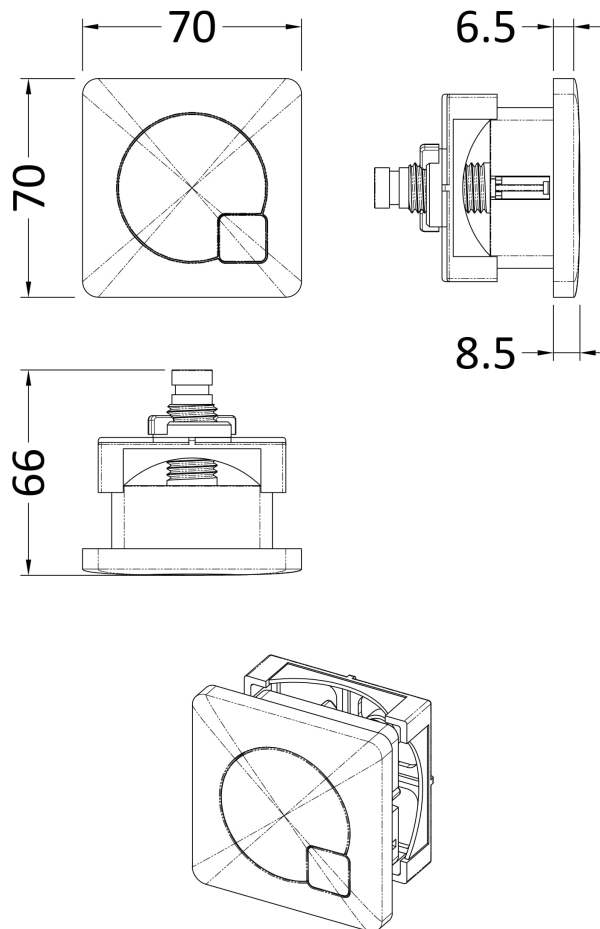

Sales Code: XTY8M01

Description: Dual Flush Cistern & Square Push Button

Packaging Details

Barcode: 5056211892267

Sales Code: XTY008

Description: Dual Flush Universal Concealed Cistern

Product Dimensions

Length (mm):	
Width (mm):	340
Height (mm):	296
Depth (mm):	142
Nett Weight (kg):	1.6

Packaging Dimensions

Height (mm):	306
Width (mm):	152
Depth (mm):	350
Gross Weight (kg):	1.7

Packaging Data

Box Colour:	Brown Cardboard Box
Box Qty:	1
Label Size:	100 x 50
Label Colour:	White Label
Label Qty:	2

Outer Box Dimensions (If Applicable)

Height (mm):	
Width (mm):	
Length (mm):	
Depth (mm):	
Gross Weight (kg):	
Barcode:	5055275826683

Product Details

Country of Origin:	China
Fitting Instruction:	No
CE & UKCA:	
Product Material:	Hd Polyethylene
Heating Element Wattage:	Not Applicable
Colour/Finish:	White
Product Diameter:	Not Applicable
Connection Size:	1/2" Bsp

Sales Code: MDPB01

Description: Square Dual Flush Push Button

Product Dimensions

Length (mm):	
Width (mm):	70
Height (mm):	70
Depth (mm):	99
Nett Weight (kg):	0.2

Packaging Dimensions

Height (mm):	50
Width (mm):	155
Depth (mm):	80
Gross Weight (kg):	0.2