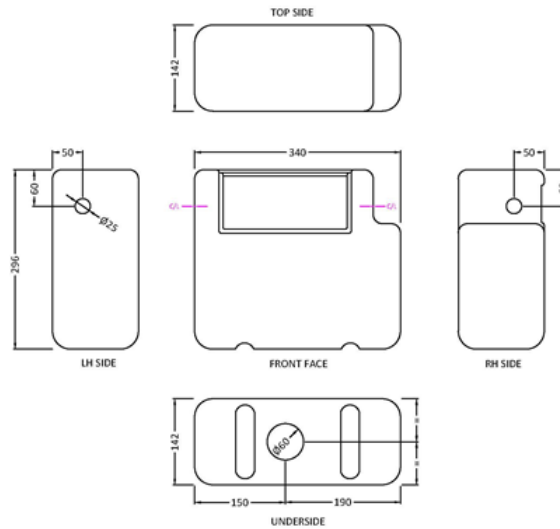

Sales Code: XTY8M01

Description: Dual Flush Cistern & Square Push Button

Packaging Details

Barcode: 5056211892267

Sales Code: XTY008

Description: Dual Flush Universal Concealed Cistern

Product Dimensions

Length (mm):	
Width (mm):	340
Height (mm):	296
Depth (mm):	142
Nett Weight (kg):	1.6

Packaging Dimensions

Height (mm):	306
Width (mm):	152
Depth (mm):	350
Gross Weight (kg):	1.7

Packaging Data

Box Colour:	Brown Cardboard Box
Box Qty:	1
Label Size:	100 x 50
Label Colour:	White Label
Label Qty:	2

Outer Box Dimensions (If Applicable)

Height (mm):	
Width (mm):	
Length (mm):	
Depth (mm):	
Gross Weight (kg):	
Barcode:	5055275826683

Product Details

Country of Origin:	China
Fitting Instruction:	No
CE & UKCA:	
Product Material:	Hd Polyethylene
Heating Element Wattage:	Not Applicable
Colour/Finish:	White
Product Diameter:	Not Applicable
Connection Size:	1/2" Bsp

Sales Code: MDPB01

Description: Square Dual Flush Push Button

Product Dimensions

Length (mm):	
Width (mm):	70
Height (mm):	70
Depth (mm):	99
Nett Weight (kg):	0.2

Packaging Dimensions

Height (mm):	50
Width (mm):	155
Depth (mm):	80
Gross Weight (kg):	0.2