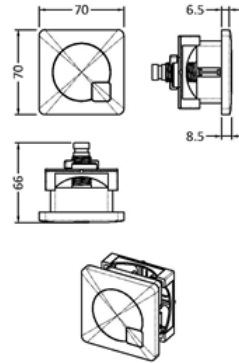

Sales Code: XTY8M01

Description: Dual Flush Cistern & Square Push Button

Packaging Details

Barcode: 5056211892267

Sales Code: XTY008

Description: Dual Flush Universal Concealed Cistern

Product Dimensions

Length (mm):	
Width (mm):	340
Height (mm):	296
Depth (mm):	142
Nett Weight (kg):	1.6

Packaging Dimensions

Height (mm):	306
Width (mm):	152
Depth (mm):	350
Gross Weight (kg):	1.7

Packaging Data

Box Colour:	Brown Cardboard Box
Box Qty:	1
Label Size:	100 x 50
Label Colour:	White Label
Label Qty:	2

Outer Box Dimensions (If Applicable)

Height (mm):	
Width (mm):	
Length (mm):	
Depth (mm):	
Gross Weight (kg):	
Barcode:	5055275826683

Product Details

Country of Origin:	China
Fitting Instruction:	No
CE & UKCA:	
Product Material:	Hd Polyethylene
Heating Element Wattage:	Not Applicable
Colour/Finish:	White
Product Diameter:	Not Applicable
Connection Size:	1/2" Bsp

Sales Code: MDPB01

Description: Square Dual Flush Push Button

Product Dimensions

Length (mm):	
Width (mm):	70
Height (mm):	70
Depth (mm):	99
Nett Weight (kg):	0.2

Packaging Dimensions

Height (mm):	50
Width (mm):	155
Depth (mm):	80
Gross Weight (kg):	0.2