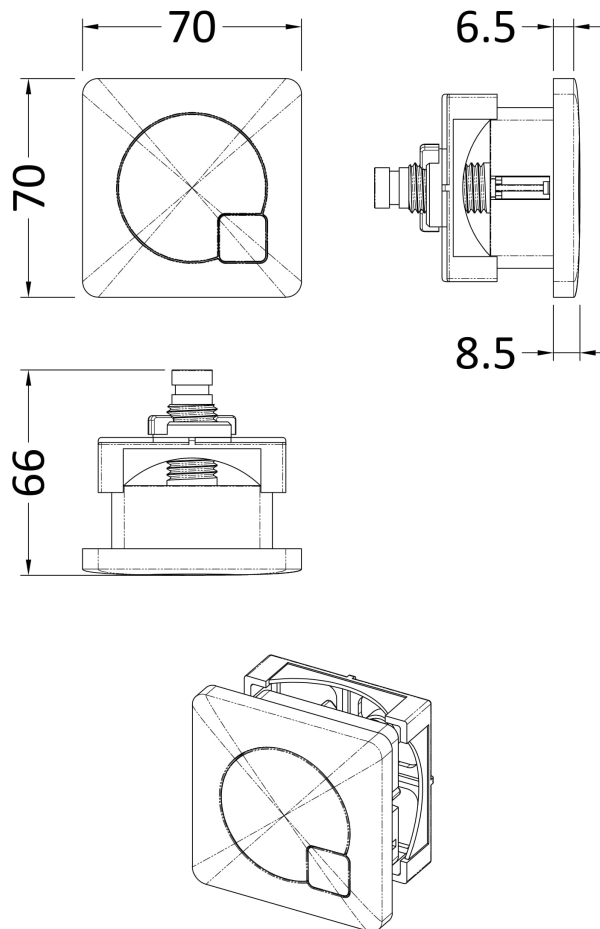

Sales Code: XTY8M02B

Description: Dual Flush Cistern & Square Push Button

Packaging Details

Barcode: 5056462647722

Sales Code: MDPB02

Description: Square Dual Flush Push Button

Product Dimensions

Length (mm):	
Width (mm):	70
Height (mm):	70
Depth (mm):	99
Nett Weight (kg):	0.2

Packaging Dimensions

Height (mm):	50
Width (mm):	155
Depth (mm):	80
Gross Weight (kg):	0.2

Packaging Data

Box Colour:	White Cardboard Box
Box Qty:	1
Label Size:	100 x 50
Label Colour:	White Label
Label Qty:	1

Outer Box Dimensions (If Applicable)

Height (mm):	
Width (mm):	
Length (mm):	
Depth (mm):	
Gross Weight (kg):	
Barcode:	5056211893165

Product Details

Country of Origin:	China
Fitting Instruction:	No
CE & UKCA:	
Product Material:	ABS
Heating Element Wattage:	Not Applicable
Colour/Finish:	Black
Product Diameter:	
Connection Size:	N/A

Sales Code: XTY008B

Description: Concealed Cistern Bottom Inlet

Product Dimensions

Length (mm):	
Width (mm):	340
Height (mm):	296
Depth (mm):	142
Nett Weight (kg):	1.6

Packaging Dimensions

Height (mm):	306
Width (mm):	152
Depth (mm):	350
Gross Weight (kg):	1.7