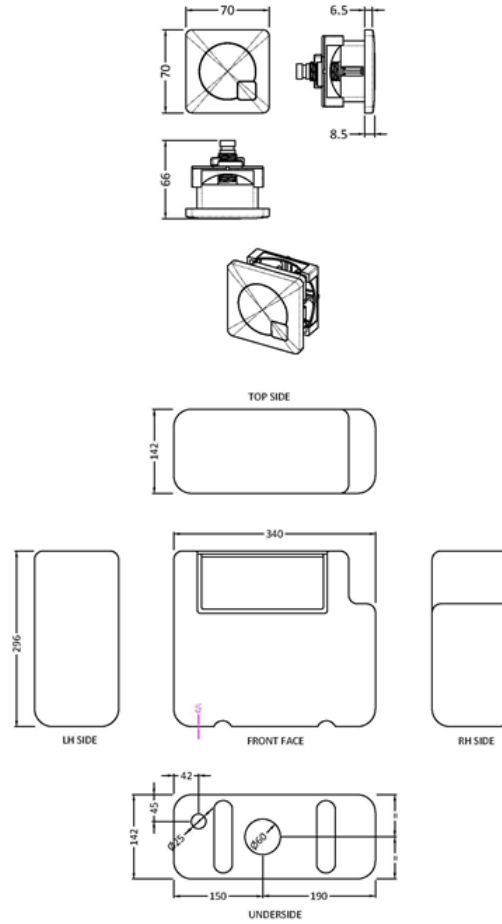

Sales Code: XTY8M02B

Description: Dual Flush Cistern & Square Push Button

Packaging Details

Barcode: 5056462647722

Sales Code: MDPB02

Description: Square Dual Flush Push Button

Product Dimensions

Length (mm):	
Width (mm):	70
Height (mm):	70
Depth (mm):	99
Nett Weight (kg):	0.2

Packaging Dimensions

Height (mm):	50
Width (mm):	155
Depth (mm):	80
Gross Weight (kg):	0.2

Packaging Data

Box Colour:	White Cardboard Box
Box Qty:	1
Label Size:	100 x 50
Label Colour:	White Label
Label Qty:	1

Outer Box Dimensions (If Applicable)

Height (mm):	
Width (mm):	
Length (mm):	
Depth (mm):	
Gross Weight (kg):	
Barcode:	5056211893165

Product Details

Country of Origin:	China
Fitting Instruction:	No
CE & UKCA:	
Product Material:	ABS
Heating Element Wattage:	Not Applicable
Colour/Finish:	Black
Product Diameter:	
Connection Size:	N/A

Sales Code: XTY008B

Description: Concealed Cistern Bottom Inlet

Product Dimensions

Length (mm):	
Width (mm):	340
Height (mm):	296
Depth (mm):	142
Nett Weight (kg):	1.6

Packaging Dimensions

Height (mm):	306
Width (mm):	152
Depth (mm):	350
Gross Weight (kg):	1.7