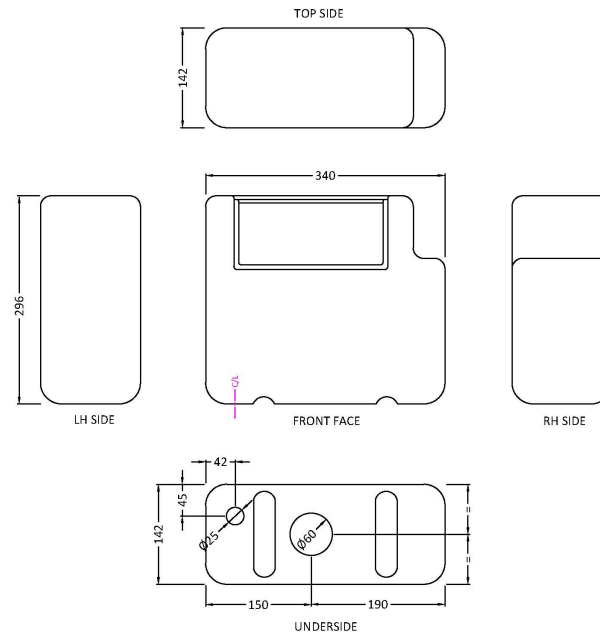

Packaging Dimensions

Height (mm):	50
Width (mm):	155
Depth (mm):	80
Gross Weight (kg):	0.2

Packaging Data

Box Colour:	White Cardboard Box
Box Qty:	1
Label Size:	100 x 50
Label Colour:	White Label
Label Qty:	1

Outer Box Dimensions (If Applicable)

Height (mm):	
Width (mm):	
Length (mm):	
Depth (mm):	
Gross Weight (kg):	
Barcode:	5056211893165

Product Details

Country of Origin:	China
Fitting Instruction:	No
CE & UKCA:	
Product Material:	ABS
Heating Element Wattage:	Not Applicable
Colour/Finish:	Black
Product Diameter:	
Connection Size:	N/A

Sales Code: XTY008B

Description: Concealed Cistern Bottom Inlet

Product Dimensions

Length (mm):	
Width (mm):	340
Height (mm):	296
Depth (mm):	142
Nett Weight (kg):	1.6

Packaging Dimensions

Height (mm):	306
Width (mm):	152
Depth (mm):	350
Gross Weight (kg):	1.7

Packaging Data

Box Colour:	Brown Cardboard Box
Box Qty:	1
Label Size:	100 x 50
Label Colour:	White Label
Label Qty:	2

Outer Box Dimensions (If Applicable)

Height (mm):	
Width (mm):	
Length (mm):	
Depth (mm):	
Gross Weight (kg):	
Barcode:	5056462638850