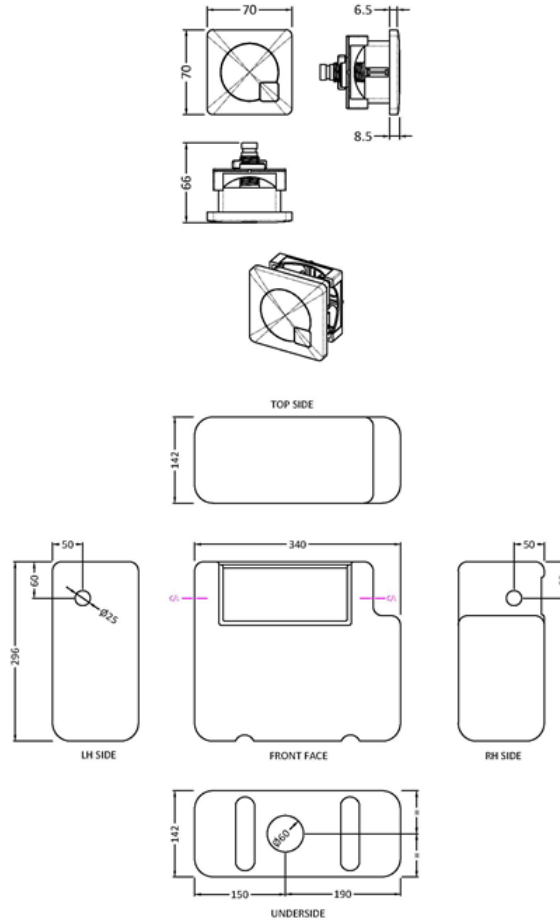

Sales Code: XTY8M02

Description: Dual Flush Cistern & Square Push Button

Packaging Details

Barcode: 5056211891901

Sales Code: XTY008

Description: Dual Flush Universal Concealed Cistern

Product Dimensions

Length (mm):	
Width (mm):	340
Height (mm):	296
Depth (mm):	142
Nett Weight (kg):	1.6

Packaging Dimensions

Height (mm):	306
Width (mm):	152
Depth (mm):	350
Gross Weight (kg):	1.7

Packaging Data

Box Colour:	Brown Cardboard Box
Box Qty:	1
Label Size:	100 x 50
Label Colour:	White Label
Label Qty:	2

Outer Box Dimensions (If Applicable)

Height (mm):	
Width (mm):	
Length (mm):	
Depth (mm):	
Gross Weight (kg):	
Barcode:	5055275826683

Product Details

Country of Origin:	China
Fitting Instruction:	No
CE & UKCA:	
Product Material:	Hd Polyethylene
Heating Element Wattage:	Not Applicable
Colour/Finish:	White
Product Diameter:	Not Applicable
Connection Size:	1/2" Bsp

Sales Code: MDPB02

Description: Square Dual Flush Push Button

Product Dimensions

Length (mm):	
Width (mm):	70
Height (mm):	70
Depth (mm):	99
Nett Weight (kg):	0.2

Packaging Dimensions

Height (mm):	50
Width (mm):	155
Depth (mm):	80
Gross Weight (kg):	0.2