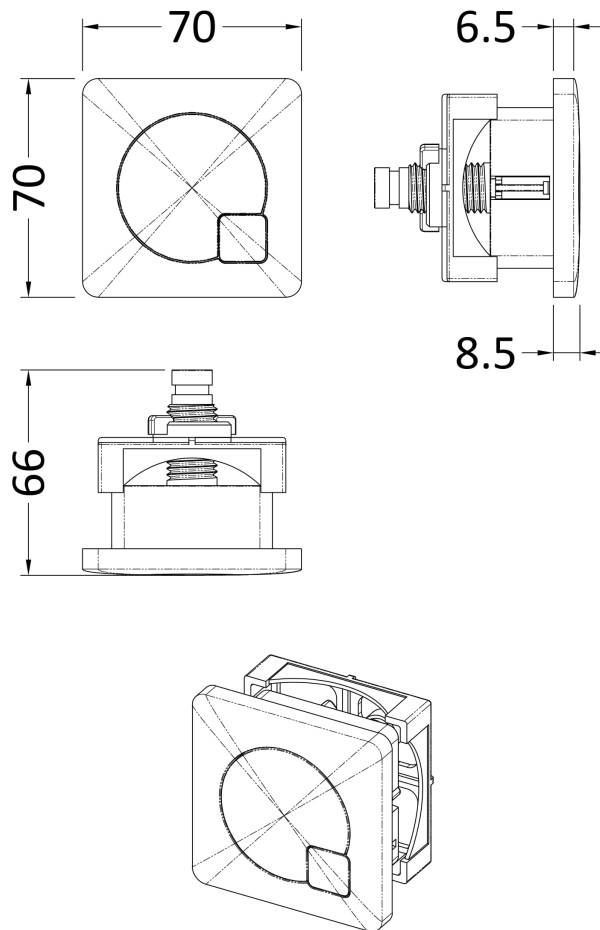

Sales Code: XTY8M02

Description: Dual Flush Cistern & Square Push Button

Packaging Details

Barcode: 5056211891901

Sales Code: XTY008

Description: Dual Flush Universal Concealed Cistern

Product Dimensions

Length (mm):	
Width (mm):	340
Height (mm):	296
Depth (mm):	142
Nett Weight (kg):	1.6

Packaging Dimensions

Height (mm):	306
Width (mm):	152
Depth (mm):	350
Gross Weight (kg):	1.7

Packaging Data

Box Colour:	Brown Cardboard Box
Box Qty:	1
Label Size:	100 x 50
Label Colour:	White Label
Label Qty:	2

Outer Box Dimensions (If Applicable)

Height (mm):	
Width (mm):	
Length (mm):	
Depth (mm):	
Gross Weight (kg):	
Barcode:	5055275826683

Product Details

Country of Origin:	China
Fitting Instruction:	No
CE & UKCA:	
Product Material:	Hd Polyethylene
Heating Element Wattage:	Not Applicable
Colour/Finish:	White
Product Diameter:	Not Applicable
Connection Size:	1/2" Bsp

Sales Code: MDPB02

Description: Square Dual Flush Push Button

Product Dimensions

Length (mm):	
Width (mm):	70
Height (mm):	70
Depth (mm):	99
Nett Weight (kg):	0.2

Packaging Dimensions

Height (mm):	50
Width (mm):	155
Depth (mm):	80
Gross Weight (kg):	0.2