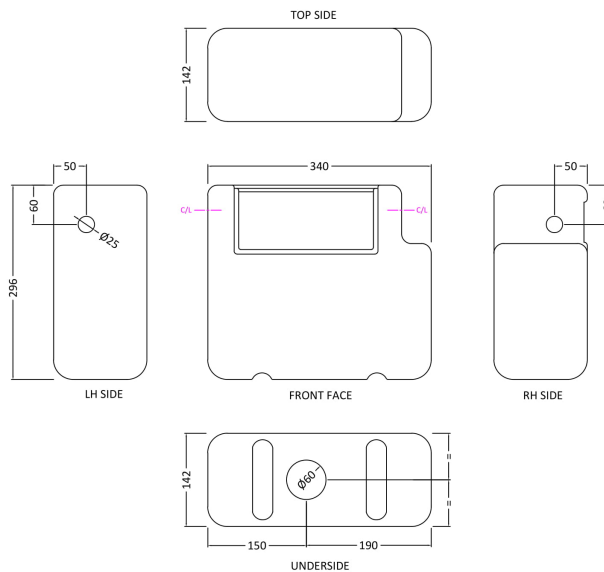

Sales Code: XTY8M02

Description: Dual Flush Cistern & Square Push Button

Packaging Details

Barcode: 5056211891901

Sales Code: XTY008

Description: Dual Flush Universal Concealed Cistern

Product Dimensions

Length (mm):	
Width (mm):	340
Height (mm):	296
Depth (mm):	142
Nett Weight (kg):	1.6

Packaging Dimensions

Height (mm):	306
Width (mm):	152
Depth (mm):	350
Gross Weight (kg):	1.7

Packaging Data

Box Colour:	Brown Cardboard Box
Box Qty:	1
Label Size:	100 x 50
Label Colour:	White Label
Label Qty:	2

Outer Box Dimensions (If Applicable)

Height (mm):	
Width (mm):	
Length (mm):	
Depth (mm):	
Gross Weight (kg):	
Barcode:	5055275826683

Product Details

Country of Origin:	China
Fitting Instruction:	No
CE & UKCA:	
Product Material:	Hd Polyethylene
Heating Element Wattage:	Not Applicable
Colour/Finish:	White
Product Diameter:	Not Applicable
Connection Size:	1/2" Bsp

Sales Code: MDPB02

Description: Square Dual Flush Push Button

Product Dimensions

Length (mm):	
Width (mm):	70
Height (mm):	70
Depth (mm):	99
Nett Weight (kg):	0.2

Packaging Dimensions

Height (mm):	50
Width (mm):	155
Depth (mm):	80
Gross Weight (kg):	0.2