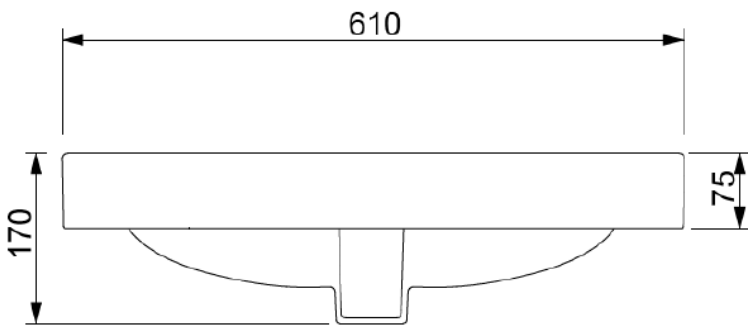

Measurements in cm

Information updated September 2017

Tel 0345 873 8840

crosswater<sup>™</sup>

TECHNICAL

bauhaus<sup>™</sup>  
BY CROSSWATER

ZION Furniture Basin With Overflow

Fine Fire Clay White

ZI0611SCW

Sizes detailed could have a variation of about +/-5 % due to the changes to material characteristics during the firing processes.