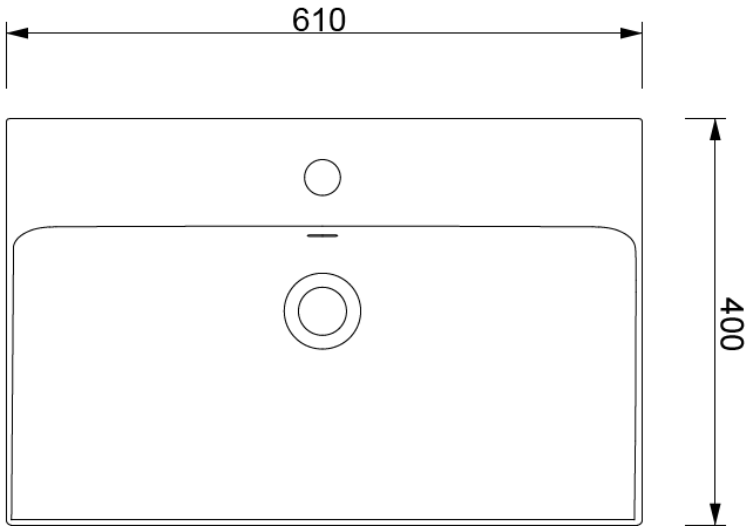

Measurements in cm

Information updated September 2017

Tel 0345 873 8840

crosswater<sup>™</sup>

TECHNICAL

bauhaus<sup>™</sup>  
BY CROSSWATER

ZION Furniture Basin With Overflow

Fine Fire Clay White

ZI0611SCW

Sizes detailed could have a variation of about +/-5 % due to the changes to material characteristics during the firing processes.